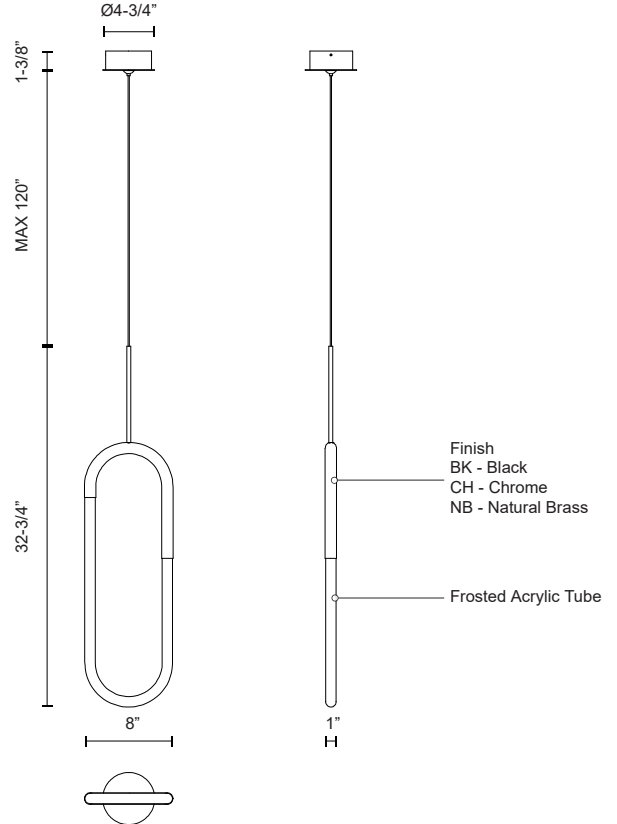

**HURON
PD95108
PENDANTS**

PROJECT

PD95108-CH
Chrome

PD95108-BK
Black

PD95108-NB
Natural Brass

SPECIFICATION DETAILS

* For custom options, consult factory for details.

Fixture Dimensions	L8" x W1" x H32-3/4"
Light Source	LED
Wattage	13W
Total Lumens	1100lm
Delivered Lumens	710lm
Voltage	120V
Color Temperature	3000K
CRI (Ra)	>90
Optional Color Temps	2700K - 5000K Available, Minimum Order Quantities Apply
LED Rated Life	50,000 hours
Dimming	100% - 10%, TRIAC or ELV Dimmer (Not Included)
Diffuser Details	Frosted Acrylic
Adjustable	Yes
Wire Length	120" Max
Wire Type	Color Matching Coaxial Wire
Location	Dry
Warranty	5 Years
Canopy Dimensions	D4-3/4" x H1-3/8"

DESCRIPTION

Extruded aluminum body, acrylic frosted tube, matte powder-coated or plated finish

KUZCO

19054 28TH AVENUE
SURREY - BC V3Z 6M3
CANADA

WWW.KUZCOLIGHTING.COM

COMMENT