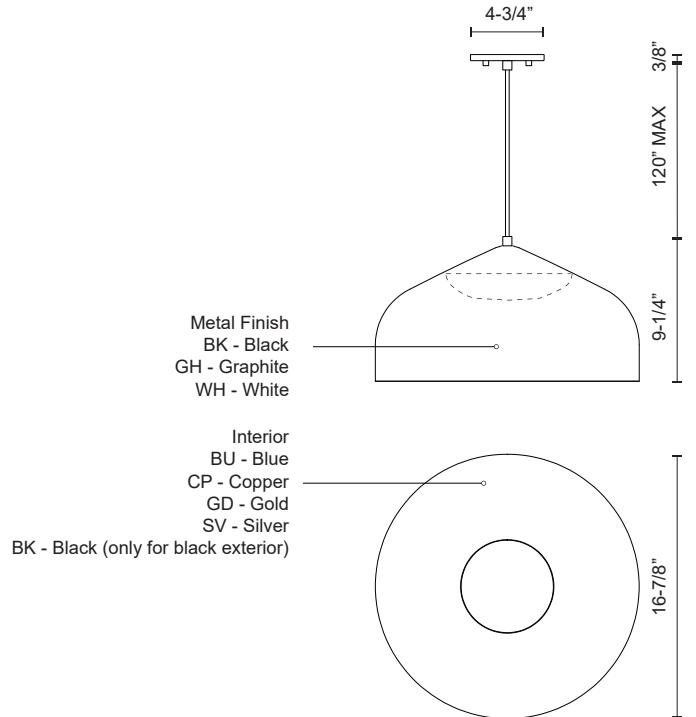

PD9117-WH/CP White/Copper  
 PD9117-WH/GD White/Gold  
 PD9117-WH/SV White/Silver

### SPECIFICATION DETAILS

\* For custom options, consult factory for details.

<b>Fixture Dimensions</b>	D16-7/8" x H9-1/4"
<b>Light Source</b>	LED
<b>Wattage</b>	37W
<b>Total Lumens</b>	3000lm*
<b>Delivered Lumens</b>	BK/BU-1502lm; BK/CP-1549lm; WH/BU-1502lm;
<b>Voltage</b>	120V
<b>Color Temperature</b>	3000K
<b>CRI (Ra)</b>	>90
<b>Optional Color Temps</b>	2700K - 5000K Available, Minimum Order Quantities Apply
<b>LED Rated Life</b>	50,000 hours
<b>Dimming</b>	100% - 10%, ELV Dimmer (Not Included)
<b>Diffuser Details</b>	White Acrylic Diffuser
<b>Shade Details</b>	Spun Aluminum
<b>Adjustable</b>	Yes
<b>Wire Length</b>	120" Max
<b>Wire Type</b>	Clear SSL Wire
<b>Location</b>	Dry
<b>Warranty</b>	5 Years
<b>Canopy Dimensions</b>	D4-3/4" x H3/8"

### DESCRIPTION

The smooth spun metal shade is available in black, graphite or white for this modern pendant but add your choice of one of the four interior lamp shade colors and the possibilities are endless. Suspended by a matching braided fabric cord the Helena exudes effortless elegance. The acorn-shaped lamp shade measures 17 inches in diameter. Hang this pendant solo or in multiples for a more dramatic look.