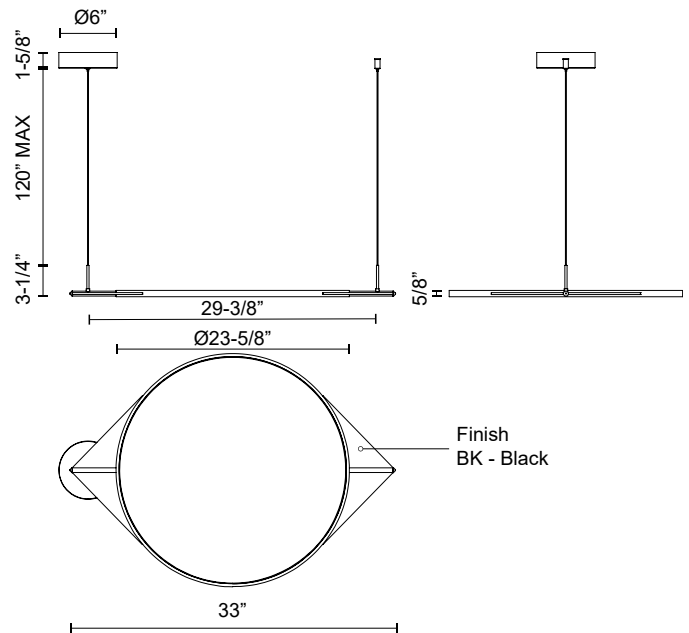

KUZCO

19054 28TH AVENUE
SURREY - BC V3Z 6M3
CANADA

WWW.KUZCOLIGHTING.COM

COMMENT