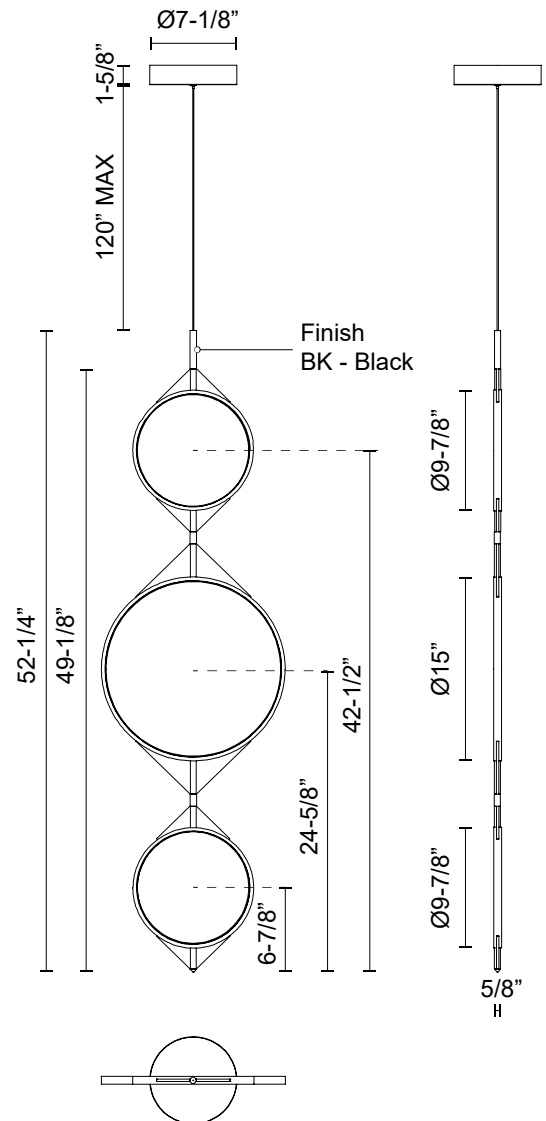

SERIF PD84353

PENDANTS

PROJECT

PD84353-BK
Black

SPECIFICATION DETAILS

* For custom options, consult factory for details.

Fixture Dimensions	L15" x W5/8" x H52-1/4"
Light Source	LED with DC Driver
Wattage	32W
Total Lumens	2720lm
Delivered Lumens	1435lm*
Voltage	120V
Color Temperature	3000K
CRI (Ra)	90CRI
Optional Color Temps	2700K - 5000K Available, Minimum Order Quantities Apply
LED Rated Life	50,000 hours
Dimming	100% - 10%, TRIAC or ELV Dimmer (Not Included)
Adjustable	Yes
Wire Length	120" Max
Wire Type	Black Coaxial Wire
Minimum Hang Height	56"
Diffuser Details	Frosted Silicone Diffuser
Location	Dry
Warranty	5 Years
Canopy Dimensions	D7-1/8" x H1-5/8"

DESCRIPTION

The Serif Collection features clean, angular geometrics colliding in harmony. Minimal yet impactful, the rings of light seem to float organically in air. Each piece of the Serif Collection is adjustable to fit your style, from minimal and clean uniform rings, to free-form. This versatility makes it the perfect mixture of both two- and three-dimensional art depending on the ring formations you create.