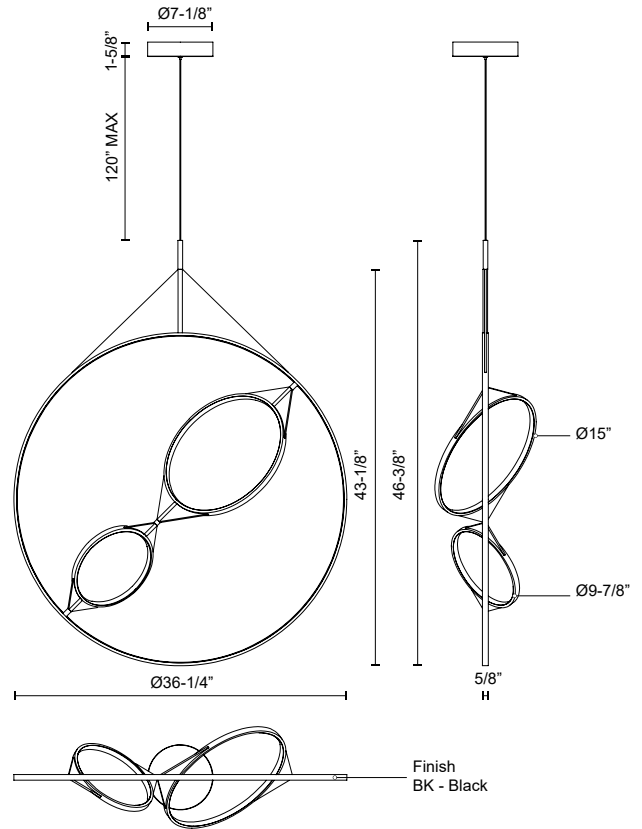

SERIF PD84336

PENDANTS

PROJECT

SPECIFICATION DETAILS

* For custom options, consult factory for details.

Fixture Dimensions	L36-1/4" x W5/8" x H46-3/8"
Light Source	LED with DC Driver
Wattage	57W
Total Lumens	4845lm
Delivered Lumens	2450lm*
Voltage	120V
Color Temperature	3000K
CRI (Ra)	90CRI
Optional Color Temps	2700K - 5000K Available, Minimum Order Quantities Apply
LED Rated Life	50,000 hours
Dimming	100% - 10%, TRIAC or ELV Dimmer (Not Included)
Adjustable	Yes
Wire Length	120" Max
Wire Type	Black Coaxial Wire
Minimum Hang Height	50"
Diffuser Details	Frosted Silicone Diffuser
Location	Dry
Warranty	5 Years
Canopy Dimensions	D7-1/8" x H1-5/8"

DESCRIPTION

The Serif Collection features clean, angular geometrics colliding in harmony. Minimal yet impactful, the rings of light seem to float organically in air. Each piece of the Serif Collection is adjustable to fit your style, from minimal and clean uniform rings, to free-form. This versatility makes it the perfect mixture of both two- and three-dimensional art depending on the ring formations you create.

KUZCO

19054 28TH AVENUE
SURREY - BC V3Z 6M3
CANADA

WWW.KUZCOLIGHTING.COM

COMMENT