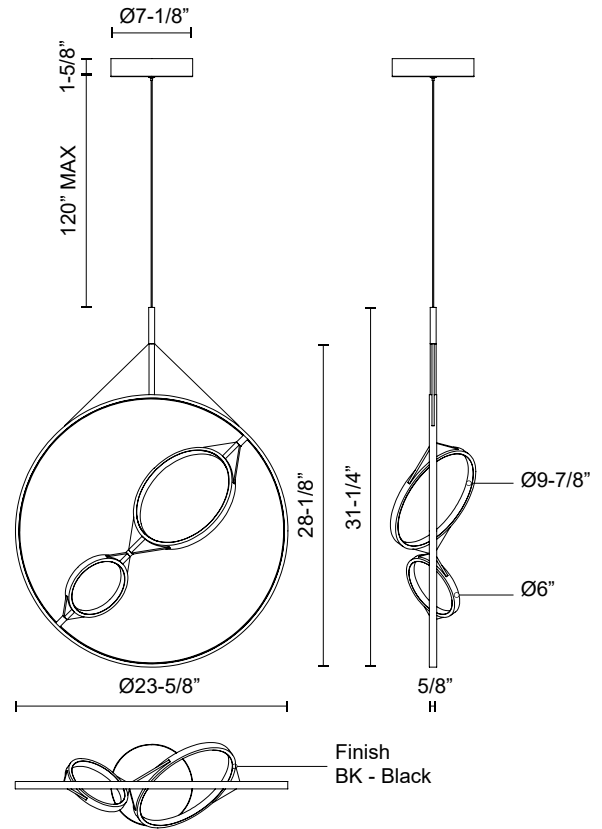

SERIF
PD84324
PENDANTS

PROJECT

PD84324-BK
Black

SPECIFICATION DETAILS

* For custom options, consult factory for details.

Fixture Dimensions	L23-5/8" x W5/8" x H31-1/4"
Light Source	LED with DC Driver
Wattage	40W
Total Lumens	3400lm
Delivered Lumens	1690lm*
Voltage	120V
Color Temperature	3000K
CRI (Ra)	90CRI
Optional Color Temps	2700K - 5000K Available, Minimum Order Quantities Apply
LED Rated Life	50,000 hours
Dimming	100% - 10%, TRIAC or ELV Dimmer (Not Included)
Adjustable	Yes
Wire Length	120" Max
Wire Type	Black Coaxial Wire
Minimum Hang Height	36"
Diffuser Details	Frosted Silicone Diffuser
Location	Dry
Warranty	5 Years
Canopy Dimensions	D7-1/8" x H1-5/8"

DESCRIPTION

The Serif Collection features clean, angular geometrics colliding in harmony. Minimal yet impactful, the rings of light seem to float organically in air. Each piece of the Serif Collection is adjustable to fit your style, from minimal and clean uniform rings, to free-form. This versatility makes it the perfect mixture of both two- and three-dimensional art depending on the ring formations you create.