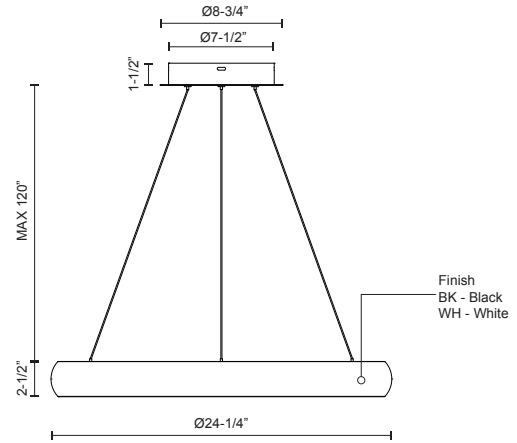

### SPECIFICATION DETAILS

\* For custom options, consult factory for details.

<b>Fixture Dimensions</b>	D24-1/4" x H2-1/2"
<b>Light Source</b>	LED
<b>Wattage</b>	40W
<b>Total Lumens</b>	3200lm
<b>Delivered Lumens</b>	BK-1520lm; WH-2040lm;
<b>Voltage</b>	120V
<b>Color Temperature</b>	3000K
<b>CRI (Ra)</b>	>90
<b>Optional Color Temps</b>	2700K - 5000K Available, Minimum Order Quantities Apply
<b>LED Rated Life</b>	50,000 hours
<b>Dimming</b>	100% - 10%, TRIAC or ELV Dimmer (Not Included)
<b>Diffuser Details</b>	White Acrylic Diffuser
<b>Adjustable</b>	Yes
<b>Wire Length</b>	120" Max
<b>Wire Type</b>	Clear Coaxial Wire
<b>Location</b>	Dry
<b>Warranty</b>	5 Years
<b>Canopy Dimensions</b>	D8-3/4" x H1-1/2"

### DESCRIPTION

A curved band of powder-coated aluminum arcs around a central void forming and encapsulating an illuminated ring. Held within the perimeter structure of the CORTANA pendant is a circumferential LED light array spreading uniform radiance via the polymeric diffuser loop. Available in multiple sizes.