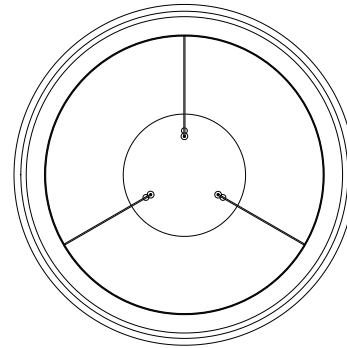

### SPECIFICATION DETAILS

\* For custom options, consult factory for details.

<b>Fixture Dimensions</b>	D24-1/4" x H2-1/2"
<b>Light Source</b>	LED
<b>Wattage</b>	40W
<b>Total Lumens</b>	3200lm
<b>Delivered Lumens</b>	BK-1520lm; WH-2040lm;
<b>Voltage</b>	120V
<b>Color Temperature</b>	3000K
<b>CRI (Ra)</b>	>90
<b>Optional Color Temps</b>	2700K - 5000K Available, Minimum Order Quantities Apply
<b>LED Rated Life</b>	50,000 hours
<b>Dimming</b>	100% - 10%, TRIAC or ELV Dimmer (Not Included)
<b>Diffuser Details</b>	White Acrylic Diffuser
<b>Adjustable</b>	Yes
<b>Wire Length</b>	120" Max
<b>Wire Type</b>	Clear Coaxial Wire
<b>Location</b>	Dry
<b>Warranty</b>	5 Years
<b>Canopy Dimensions</b>	D8-3/4" x H1-1/2"

### DESCRIPTION

A curved band of powder-coated aluminum arcs around a central void forming and encapsulating an illuminated ring. Held within the perimeter structure of the CORTANA pendant is a circumferential LED light array spreading uniform radiance via the polymeric diffuser loop. Available in multiple sizes.