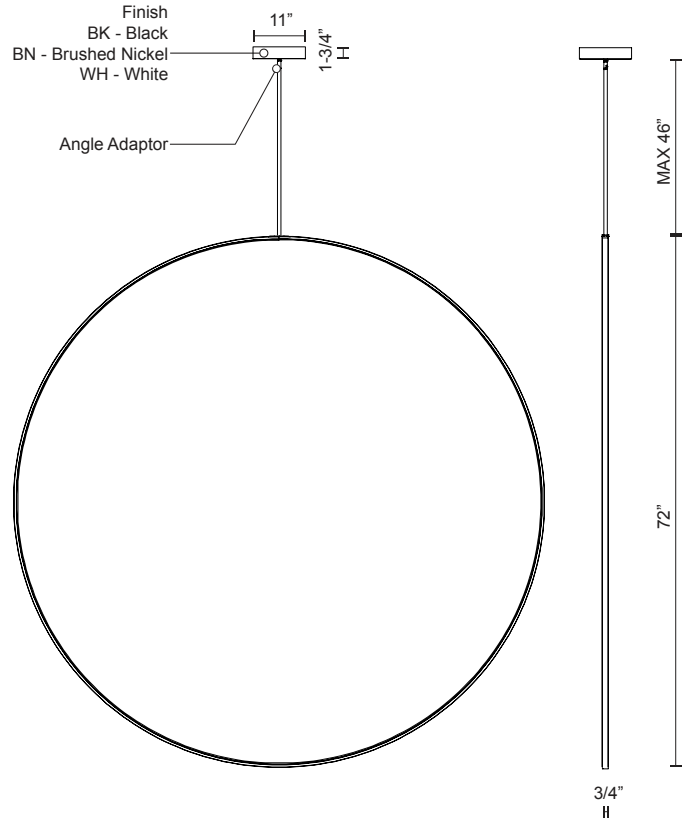

DESCRIPTION

Aluminum ring with circular ceiling mount. Circular profile. Flexible silicon-rubber diffuser. Metallic & matte powder-coated finishes. Up and down light.