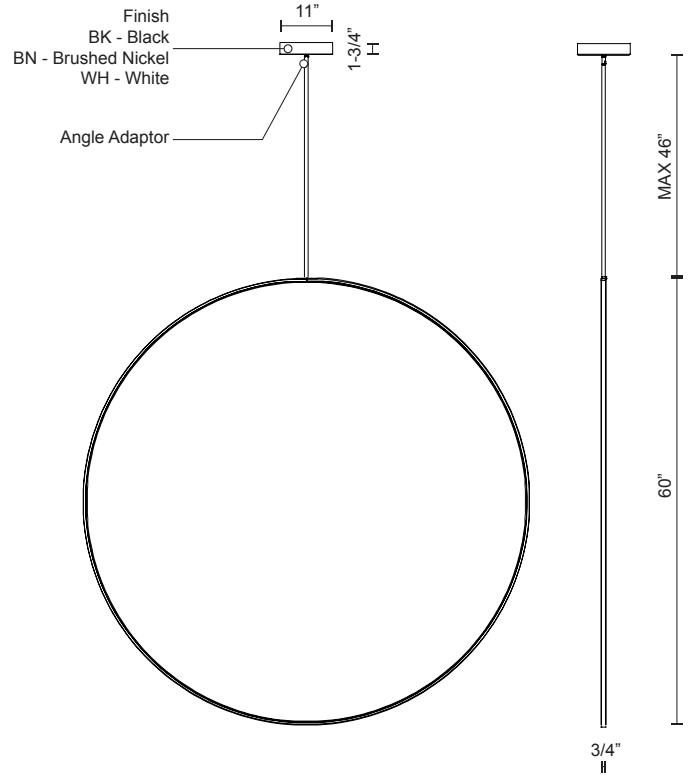

Fixture Dimensions	L60" x W3/4" x H60"
Light Source	LED
Wattage	72W
Total Lumens	6120lm*
Delivered Lumens	BK-3240lm; BN-3425lm; WH-3960lm;
Voltage	120V
Color Temperature	3000K
CRI (Ra)	>90
Optional Color Temps	2700K - 5000K Available, Minimum Order Quantities Apply
LED Rated Life	50,000 hours
Dimming	100% - 10%, TRIAC or ELV Dimmer (Not Included)
Diffuser Details	White Silicone Diffuser
Adjustable	Yes
Rod Length	46" Max (3x12" + 1x6" + 1x4")
Location	Dry
Warranty	5 Years
Canopy Dimensions	D11" x H1-3/4"

DESCRIPTION

Aluminum ring with circular ceiling mount. Circular profile. Flexible silicon-rubber diffuser. Metallic & matte powder-coated finishes. Up and down light.

KUZCO

19054 28TH AVENUE
SURREY - BC V3Z 6M3
CANADA