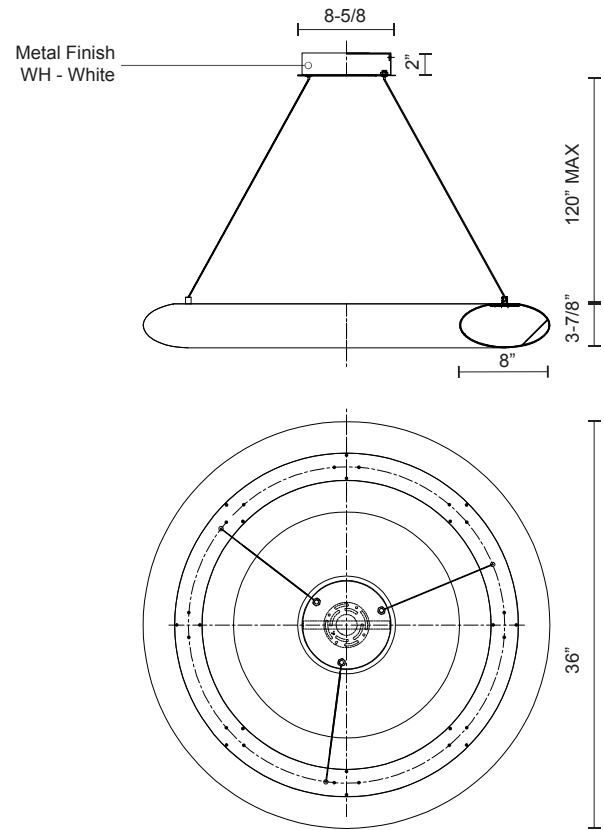

### SPECIFICATION DETAILS

\* For custom options, consult factory for details.

<b>Fixture Dimensions</b>	D36" x H3-7/8"
<b>Light Source</b>	LED
<b>Wattage</b>	94W
<b>Total Lumens</b>	9400lm
<b>Delivered Lumens</b>	WH-6900lm
<b>Voltage</b>	120V
<b>Color Temperature</b>	3000K
<b>CRI (Ra)</b>	>90
<b>Optional Color Temps</b>	2700K - 5000K Available, Minimum Order Quantities Apply
<b>LED Rated Life</b>	50,000 hours
<b>Dimming</b>	100% - 10%, TRIAC or ELV Dimmer (Not Included)
<b>Diffuser Details</b>	White Acrylic Diffuser
<b>Adjustable</b>	Yes
<b>Wire Length</b>	120" Max
<b>Wire Type</b>	Clear Coaxial Wire
<b>Location</b>	Dry
<b>Warranty</b>	5 Years
<b>Canopy Dimensions</b>	D8-5/8" x H2"
<b>Finish Option(s)</b>	White