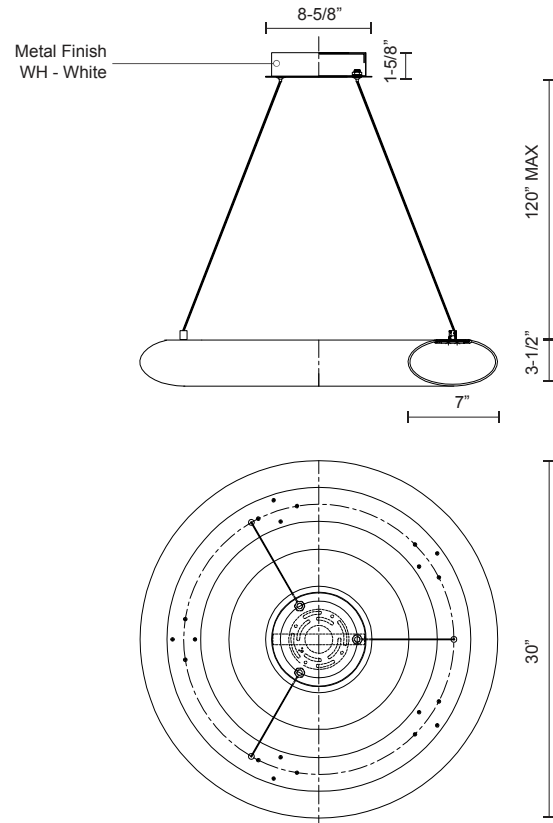

### SPECIFICATION DETAILS

\* For custom options, consult factory for details.

<b>Fixture Dimensions</b>	D30" x H3-1/2"
<b>Light Source</b>	LED
<b>Wattage</b>	63W
<b>Total Lumens</b>	6300lm
<b>Delivered Lumens</b>	WH-4800lm
<b>Voltage</b>	120V
<b>Color Temperature</b>	3000K
<b>CRI (Ra)</b>	>90
<b>Optional Color Temps</b>	2700K - 5000K Available, Minimum Order Quantities Apply
<b>LED Rated Life</b>	50,000 hours
<b>Dimming</b>	100% - 10%, TRIAC or ELV Dimmer (Not Included)
<b>Diffuser Details</b>	White Acrylic Diffuser
<b>Adjustable</b>	Yes
<b>Wire Length</b>	120" Max
<b>Wire Type</b>	Clear Coaxial Wire
<b>Location</b>	Dry
<b>Warranty</b>	5 Years
<b>Canopy Dimensions</b>	D8-5/8" x H1-5/8"
<b>Finish Option(s)</b>	White