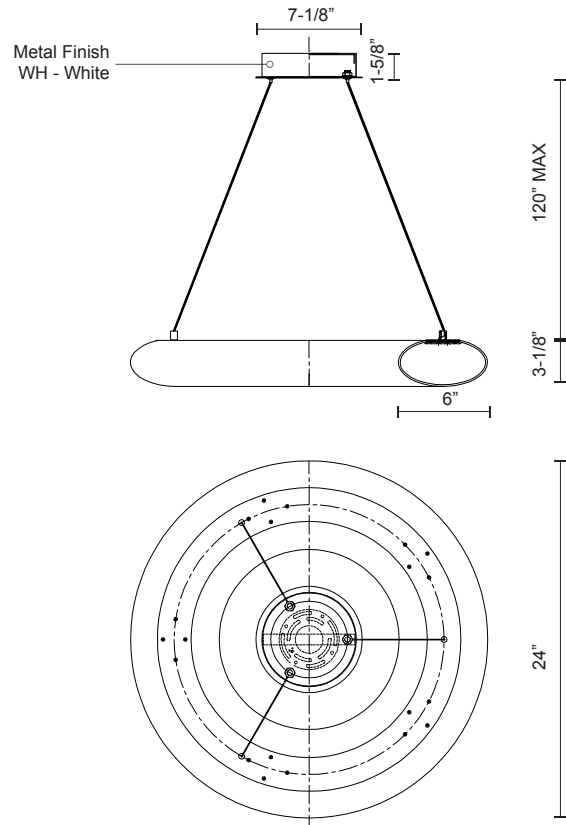

### SPECIFICATION DETAILS

\* For custom options, consult factory for details.

<b>Fixture Dimensions</b>	D24" x H3-1/8"
<b>Light Source</b>	LED
<b>Wattage</b>	40W
<b>Total Lumens</b>	4000lm
<b>Delivered Lumens</b>	WH-2700lm
<b>Voltage</b>	120V
<b>Color Temperature</b>	3000K
<b>CRI (Ra)</b>	>90
<b>Optional Color Temps</b>	2700K - 5000K Available, Minimum Order Quantities Apply
<b>LED Rated Life</b>	50,000 hours
<b>Dimming</b>	100% - 10%, TRIAC or ELV Dimmer (Not Included)
<b>Diffuser Details</b>	White Acrylic Diffuser
<b>Adjustable</b>	Yes
<b>Wire Length</b>	120" Max
<b>Wire Type</b>	Clear Coaxial Wire
<b>Location</b>	Dry
<b>Warranty</b>	5 Years
<b>Canopy Dimensions</b>	D7-1/8" x H1-5/8"
<b>Finish Option(s)</b>	White