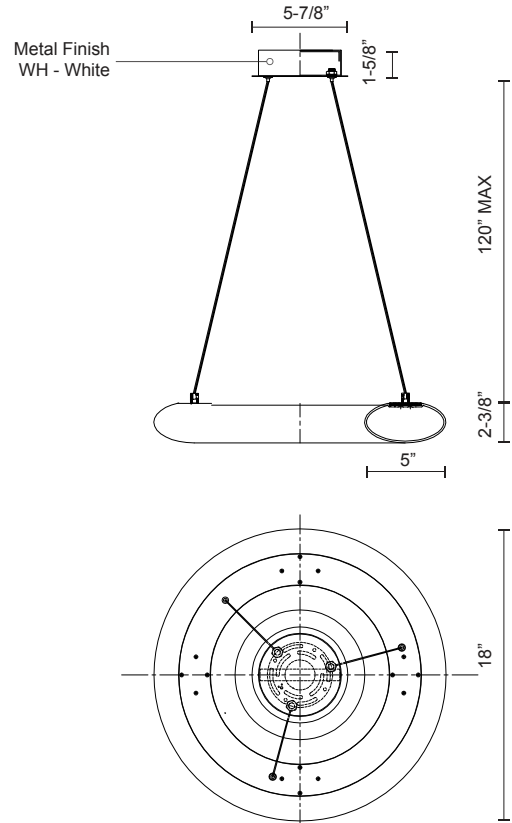

CUMULUS PD80718

PENDANTS

PROJECT

DESCRIPTION

A radiant torus of bright, even illumination. Available in a variety of sizes and as either a pendant or flush mount, these halos of light adapt to any setting. Eternal and substantial.

SPECIFICATION DETAILS

* For custom options, consult factory for details.

Fixture Dimensions	D18" x H2-3/8"
Light Source	LED
Wattage	25W
Total Lumens	2500lm
Delivered Lumens	WH-1800lm
Voltage	120V
Color Temperature	3000K
CRI (Ra)	>90
Optional Color Temps	2700K - 5000K Available, Minimum Order Quantities Apply
LED Rated Life	50,000 hours
Dimming	100% - 10%, TRIAC or ELV Dimmer (Not Included)
Diffuser Details	White Acrylic Diffuser
Adjustable	Yes
Wire Length	120" Max
Wire Type	Clear Coaxial Wire
Location	Dry
Warranty	5 Years
Canopy Dimensions	D5-7/8" x H1-5/8"
Finish Option(s)	White