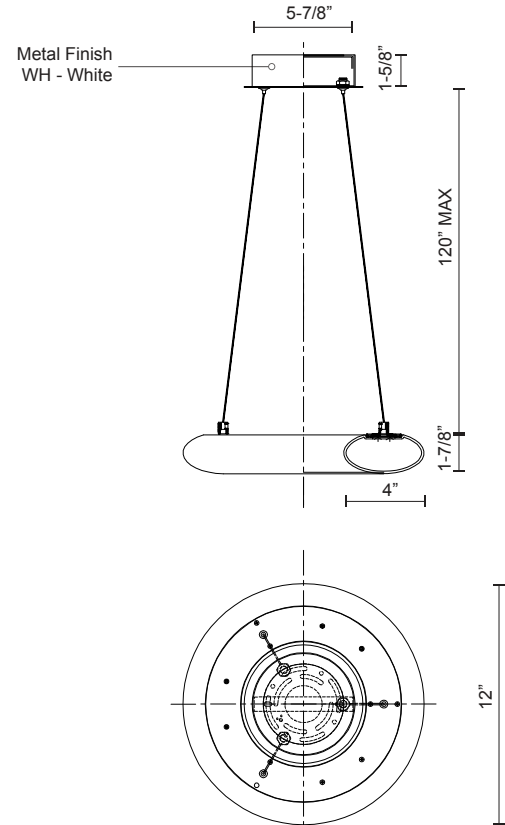

CUMULUS PD80712

PENDANTS

PROJECT

DESCRIPTION

A radiant torus of bright, even illumination. Available in a variety of sizes and as either a pendant or flush mount, these halos of light adapt to any setting. Eternal and substantial.

SPECIFICATION DETAILS

* For custom options, consult factory for details.

Fixture Dimensions	D12" x H1-7/8"
Light Source	LED
Wattage	20W
Total Lumens	2000lm
Delivered Lumens	WH-1200lm
Voltage	120V
Color Temperature	3000K
CRI (Ra)	>90
Optional Color Temps	2700K - 5000K Available, Minimum Order Quantities Apply
LED Rated Life	50,000 hours
Dimming	100% - 10%, TRIAC or ELV Dimmer (Not Included)
Diffuser Details	White Acrylic Diffuser
Adjustable	Yes
Wire Length	120" Max
Wire Type	Clear Coaxial Wire
Location	Dry
Warranty	5 Years
Canopy Dimensions	D5-7/8" x H1-5/8"
Finish Option(s)	White