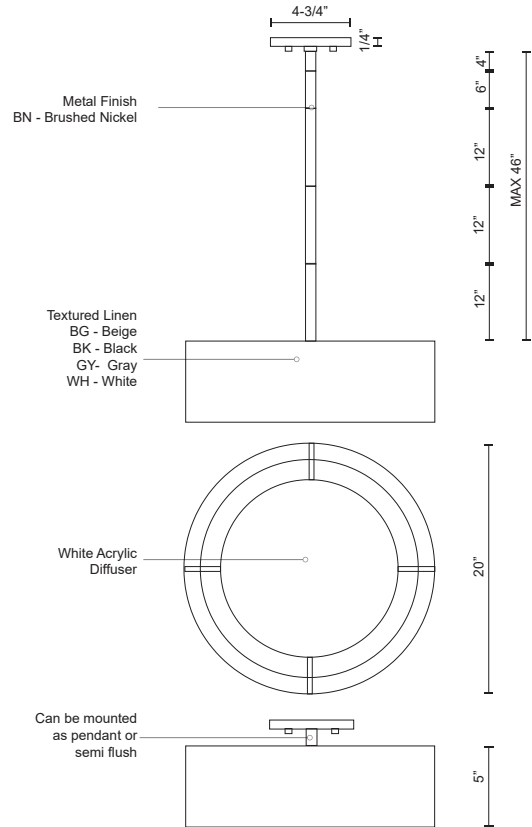

PD7920-BG
Beige

PD7920-WH
White

PD7920-GY
Gray

PD7920-BK
Black

SPECIFICATION DETAILS

* For custom options, consult factory for details.

Fixture Dimensions	D20" x H5"
Light Source	AC LED Module
Wattage	30W
Total Lumens	2380lm
Delivered Lumens	BG-1367lm; BK-1291lm; WH-1383lm;
Voltage	120V
Color Temperature	3000K
CRI (Ra)	>90
Optional Color Temps	2700K - 5000K Available, Minimum Order Quantities Apply
LED Rated Life	50,000 hours
Dimming	100% - 10%, ELV Dimmer (Not Included)
Diffuser Details	White Acrylic Diffuser
Shade Details	Textured Linen
Adjustable	Yes
Rod Length	46" Max (3x12" + 1x6" + 1x4")
Minimum Hang Height	12"
Wire Length	60"
Location	Dry
Warranty	5 Years
Canopy Dimensions	D4-3/4" x H1/4"