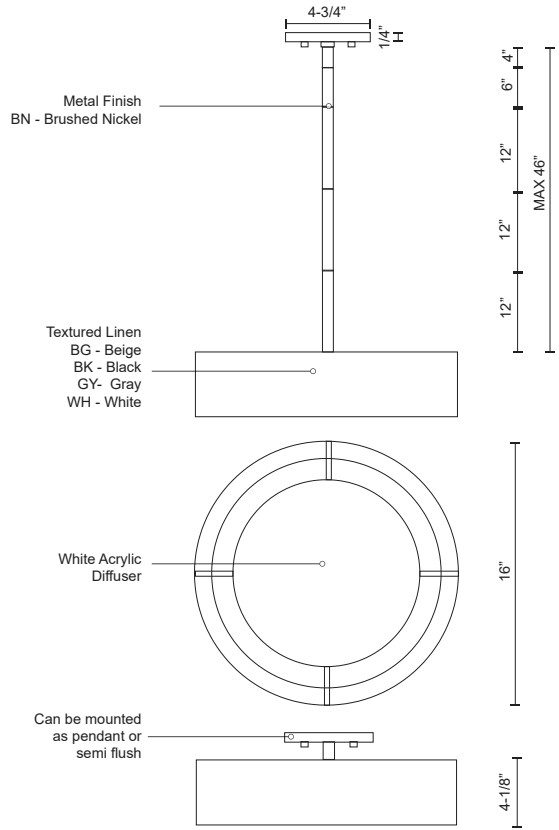

PD7916-BG
Beige

PD7916-GY
Gray

PD7916-BK
Black

PD7916-WH
White

SPECIFICATION DETAILS

* For custom options, consult factory for details.

Fixture Dimensions	D16" x H4-1/8"
Light Source	AC LED Module
Wattage	25W
Total Lumens	2125lm
Delivered Lumens	BG-1103lm; BK-980lm; WH-1050lm;
Voltage	120V
Color Temperature	3000K
CRI (Ra)	>90
Optional Color Temps	2700K - 5000K Available, Minimum Order Quantities Apply
LED Rated Life	50,000 hours
Dimming	100% - 10%, ELV Dimmer (Not Included)
Diffuser Details	White Acrylic Diffuser
Shade Details	Textured Linen
Adjustable	Yes
Rod Length	46" Max (3x12" + 1x6" + 1x4")
Minimum Hang Height	10"
Wire Length	60"
Location	Dry
Warranty	5 Years
Canopy Dimensions	D4-3/4" x H1/4"