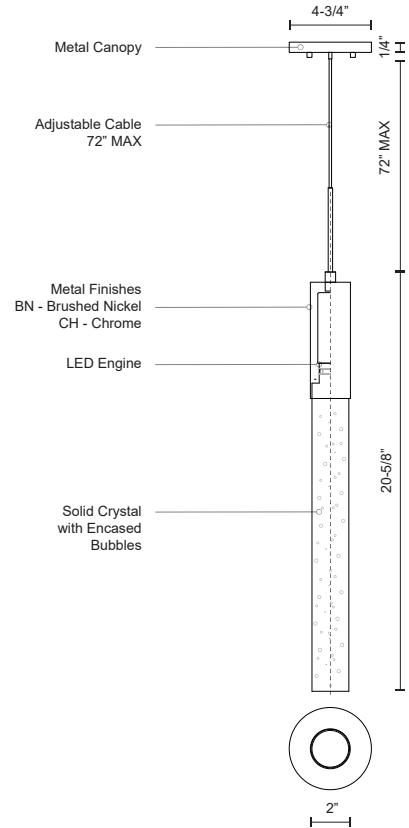

PENDULA PD7721

PENDANTS

PROJECT

PD7721-BN
Brushed Nickel

PD7721-CH
Chrome

SPECIFICATION DETAILS

* For custom options, consult factory for details.

Fixture Dimensions	D2" x H20-5/8"
Light Source	LED
Wattage	5W
Total Lumens	400lm
Delivered Lumens	BN-127lm; CH-127lm;
Voltage	120V
Color Temperature	3000K
CRI (Ra)	>90
Optional Color Temps	2700K - 5000K Available, Minimum Order Quantities Apply
LED Rated Life	50,000 hours
Dimming	100% - 10%, ELV Dimmer (Not Included)
Crystal Details	Clear Encased Bubble Crystal
Adjustable	Yes
Wire Length	72" Max
Wire Type	Clear SSL Wire
Location	Dry
Warranty	5 Years
Canopy Dimensions	D4-3/4" x H1/4"

DESCRIPTION

Single LED Pendant with long sleek metal housing and short bubble encased crystal. Chrome metal details and Kuzco SSL wire, provided with our powerful 120V AC LED technology.

KUZCO

19054 28TH AVENUE
SURREY - BC V3Z 6M3
CANADA