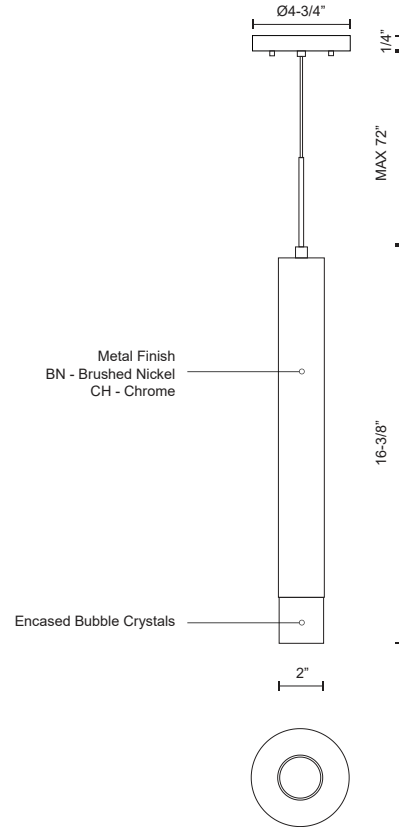

**PENDULA
PD7716**
PENDANTS

PROJECT

PD7716-BN
Brushed Nickel

PD7716-CH
Chrome

SPECIFICATION DETAILS

* For custom options, consult factory for details.

Fixture Dimensions	D2" x H16-3/8"
Light Source	LED
Wattage	5W
Total Lumens	400lm
Delivered Lumens	BN-154lm; CH-154lm;
Voltage	120V
Color Temperature	3000K
CRI (Ra)	>90
Optional Color Temps	2700K - 5000K Available, Minimum Order Quantities Apply
LED Rated Life	50,000 hours
Dimming	100% - 10%, ELV Dimmer (Not Included)
Crystal Details	Clear Encased Bubble Crystal
Adjustable	Yes
Wire Length	72" Max
Wire Type	Clear SSL Wire
Location	Dry
Warranty	5 Years
Canopy Dimensions	D4-3/4" x H1/4"

DESCRIPTION

Single LED Pendant with long sleek metal housing and short bubble encased crystal. Chrome metal details and Kuzco SSL wire, provided with our powerful 120V AC LED technology.

KUZCO

19054 28TH AVENUE
SURREY - BC V3Z 6M3
CANADA