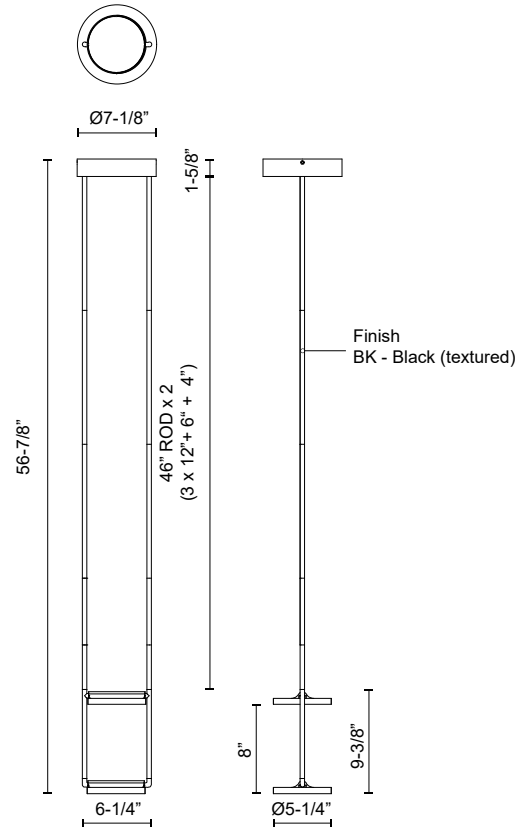

**NOVEL
PD72208
PENDANTS**

PROJECT

PD72208
Black

SPECIFICATION DETAILS

* For custom options, consult factory for details.

Fixture Dimensions	L6-1/4" x W5-1/4" x H9-3/8"
Light Source	LED with DC Driver
Wattage	15W
Total Lumens	1275lm*
Delivered Lumens	525lm*
Voltage	120V
Color Temperature	3000K
CRI (Ra)	90CRI
Optional Color Temps	2700K - 5000K Available, Minimum Order Quantities Apply
LED Rated Life	50,000 hours
Dimming	100% - 10%, TRIAC or ELV Dimmer (Not Included)
Rod Length	46" Max (6x12" + 2x6" + 2x4")
Wire Length	60"
Minimum Hang Height	15"
Diffuser Details	Frosted Acrylic Light Guide Panel
Location	Dry
Warranty	5 Years
Canopy Dimensions	D7-1/8" x H1-5/8"

DESCRIPTION

Pure geometry of the disks of illumination balancing on clean, thin lined structure is poetry in motion. Each disk of illumination can turn and twist to fit the needs and style of your space. The Novel Collection fits a large range of style and function with minimal elements.