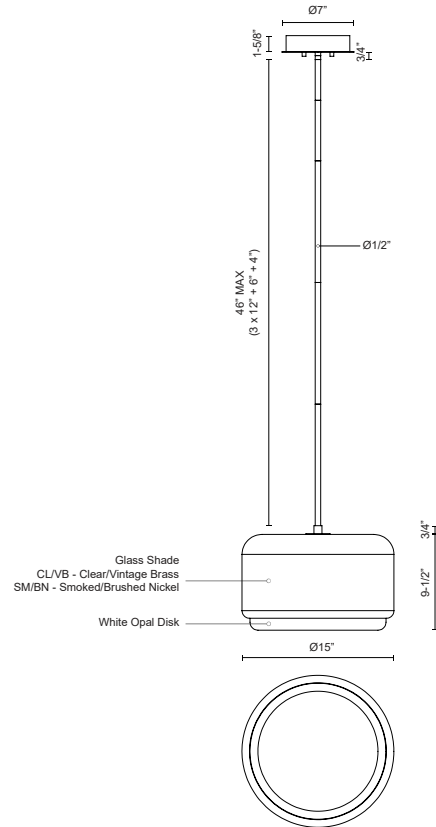

**ENKEL
PD70615
PENDANTS**

PROJECT

PD70615-CL/VB
Clear/Vintage Brass

PD70615-SM/BN
Smoked/Brushed
Nickel

SPECIFICATION DETAILS

* For custom options, consult factory for details.

Fixture Dimensions	D15" x H9-1/2"
Light Source	LED
Wattage	37W
Total Lumens	3000lm*
Delivered Lumens	CL/VB-2736lm
Voltage	120V
Color Temperature	3000K
CRI (Ra)	>90
Optional Color Temps	2700K - 5000K Available, Minimum Order Quantities Apply
LED Rated Life	50,000 hours
Dimming	100% - 10%, TRIAC or ELV Dimmer (Not Included)
Glass Details	Molded Smoked or Clear Glass
Diffuser Details	White Opal Disc
Adjustable	Yes
Rod Length	46" Max (3x12" + 1x6" x 1x4")
Location	Dry
Warranty	5 Years
Canopy Dimensions	D7" x H1-5/8"

DESCRIPTION

Complementary intersecting glass shapes and contrasting finishes define this elegant fixture. The LED light is centered within a soft opal diffuser that is enveloped by a larger transparent glass shade. The outer glass shade is available in Smoked or Clear and may be combined with either Brushed Nickel or Vintage Brass metal finishes.