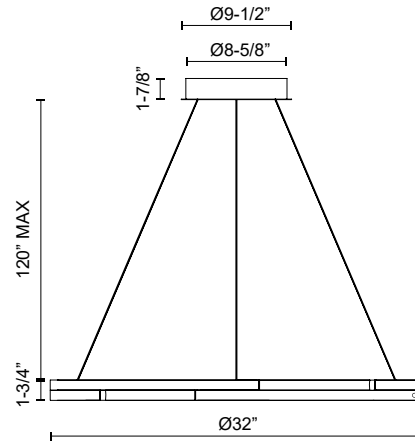

Fixture Dimensions	D32" x H1-3/4"
Light Source	LED with DC Driver
Wattage	78W
Total Lumens	6630lm
Delivered Lumens	BK-2775lm*; BN-3240lm*;
Voltage	120V
Color Temperature	3000K
CRI (Ra)	90CRI
Optional Color Temps	2700K - 5000K Available, Minimum Order Quantities Apply
LED Rated Life	50,000 hours
Dimming	100% - 10%, TRIAC or ELV Dimmer (Not Included)
Adjustable	Yes
Wire Length	120" Max
Wire Type	Color Matching Coaxial Wire
Minimum Hang Height	18"
Diffuser Details	Frosted Acrylic
Location	Dry
Warranty	5 Years
Canopy Dimensions	D9-1/2" x H1-7/8"

DESCRIPTION

Three layers of gently arched metal bands combine to form an asymmetric architectural appearance. The offset illuminated components create a dynamic lamp that changes visually depending on your viewpoint.