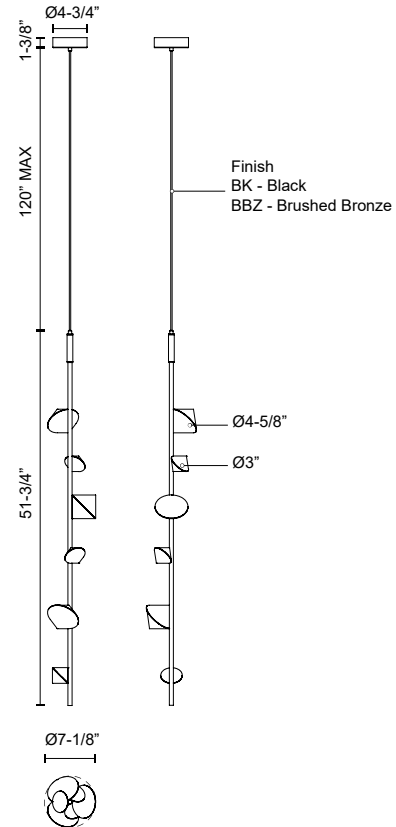

GEODE PD50852

PENDANTS

PROJECT

SPECIFICATION DETAILS

* For custom options, consult factory for details.

Fixture Dimensions	D7-1/8" x H51-3/4"
Light Source	LED with DC Driver
Wattage	18W
Total Lumens	1530lm*
Delivered Lumens	720lm*
Voltage	120V
Color Temperature	3000K
CRI (Ra)	90CRI
Optional Color Temps	2700K - 5000K Available, Minimum Order Quantities Apply
LED Rated Life	50,000 hours
Dimming	100% - 10%, TRIAC or ELV Dimmer (Not Included)
Adjustable	Yes
Wire Length	120" Max
Wire Type	Black Coaxial Wire
Minimum Hang Height	56"
Diffuser Details	Interior Sandblasted Acrylic
Location	Dry
Warranty	5 Years
Canopy Dimensions	D4-3/4" x H1-3/8"

DESCRIPTION

Gemstone shaped illuminations cluster around an architectural rod in a way that is enduring and awe-inspiring. Providing luxe and modern ambient lighting in any space, the Geode Collection is the jewellery of any space.

KUZCO

19054 28TH AVENUE
SURREY - BC V3Z 6M3
CANADA

WWW.KUZCOLIGHTING.COM

COMMENT