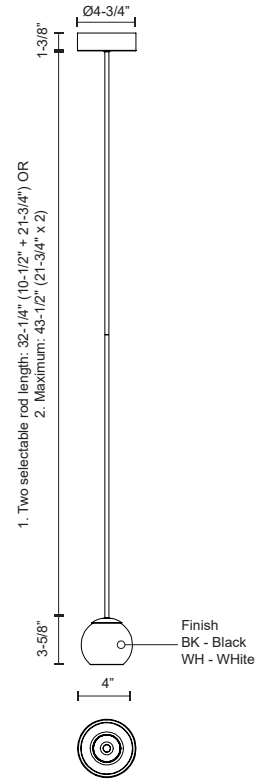

### SPECIFICATION DETAILS

\* For custom options, consult factory for details.

<b>Fixture Dimensions</b>	D4" x H3-5/8"
<b>Light Source</b>	LED
<b>Wattage</b>	10W
<b>Total Lumens</b>	850lm*
<b>Delivered Lumens</b>	400lm
<b>Voltage</b>	120V
<b>Color Temperature</b>	3000K
<b>CRI (Ra)</b>	>90
<b>Optional Color Temps</b>	2700K - 5000K Available, Minimum Order Quantities Apply
<b>LED Rated Life</b>	50,000 hours
<b>Dimming</b>	100% - 10%, Hand Motion Select& Dimming
<b>Glass Details</b>	White Opal Glass
<b>Adjustable</b>	Yes
<b>Rod Length</b>	43-1/2" (21-3/4" x 2) or 32-1/4" (21-3/4" + 10-1/2")
<b>Location</b>	Dry
<b>Warranty</b>	5 Years
<b>Canopy Dimensions</b>	D4-3/4" x H1-3/8"

### DESCRIPTION

Perched at the end of an elongated thin tube rests a deceptively simple globe, emitting both ambient light while concealing the focused LED source. The versatile Europa ceiling-mount series is characterized by the integrated ball joint connectors that allow the adaptive placement of illuminance. Available as in single and multi-light configurations.