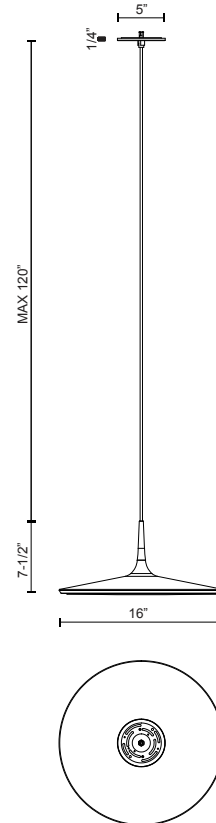

DISC
PD46216
PENDANTS

PROJECT

DESCRIPTION

The DISC pendant produces an even diffusive plane of light in a distinctive diminutive profile. A revolved sleek aluminum cap clasps the thin optic and is supported by a matching cloth cable. Excellent detailing and a refined finish offering are defining qualities of the contemporary fixture.

PD46216-BK
Black

PD46216-CH
Chrome

PD46216-WH
White

SPECIFICATION DETAILS

* For custom options, consult factory for details.

Fixture Dimensions	D16"x H7-1/2"
Light Source	LED
Wattage	40W
Total Lumens	3310lm
Delivered Lumens	WH-2513lm
Voltage	120V
Color Temperature	3000K
CRI (Ra)	>90
Optional Color Temps	2700K - 5000K Available, Minimum Order Quantities Apply
LED Rated Life	50,000 hours
Dimming	100% - 10%, TRIAC or ELV Dimmer (Not Included)
Diffuser Details	White Acrylic Diffuser
Adjustable	Yes
Wire Length	120" Max
Wire Type	Black SVT Cord
Location	Dry
Warranty	5 Years
Canopy Dimensions	D5" x H1/4"