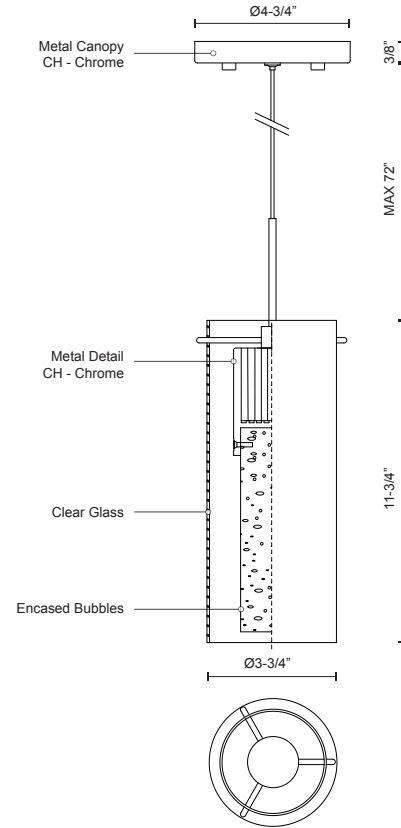

CHAMPAGNE PD4401-CH

PENDANTS

PROJECT

DESCRIPTION

Single lamp LED pendant with encased crystal bubbles in a clear glass shade with chrome accents, and is equipped with our powerful 120V AC LED technology

SPECIFICATION DETAILS

* For custom options, consult factory for details.

Fixture Dimensions	D3-3/4" x H11-3/4"
Light Source	LED
Wattage	8W
Total Lumens	600lm
Delivered Lumens	CH-431lm
Voltage	120V
Color Temperature	3000K
CRI (Ra)	>90
Optional Color Temps	2700K - 5000K Available, Minimum Order Quantities Apply
LED Rated Life	50,000 hours
Dimming	100% - 10%, ELV Dimmer (Not Included)
Glass Details	Clear Glass
Diffuser Details	Crystal Encased with Bubbles
Adjustable	Yes
Wire Length	72" Max
Wire Type	Clear SSL Wire
Location	Dry
Warranty	5 Years
Canopy Dimensions	D4-3/4" x H3/8"