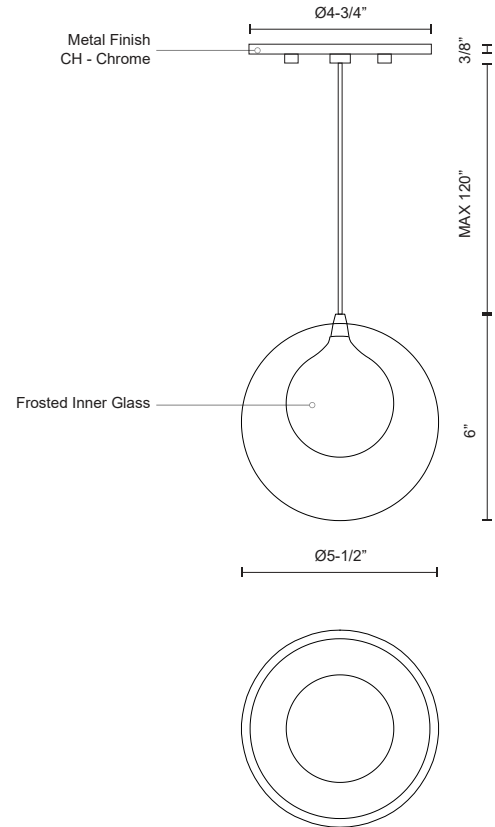

BOLLA
PD3106
PENDANTS

PROJECT

DESCRIPTION

Produced in an array of configurations, the Bolla series is defined by the iconic double-wall glass globes. A frosted globe is perched within a transparent orb producing diffuser light from the satin aluminum LED socket. While elegant as a single pendant, the optional clustered bouquet creates a stunning impact.

SPECIFICATION DETAILS

* For custom options, consult factory for details.

Fixture Dimensions	D5-1/2" x H6"
Light Source	LED
Wattage	3W
Total Lumens	220lm
Delivered Lumens	CH-175lm
Voltage	120V
Color Temperature	3000K
CRI (Ra)	>90
Optional Color Temps	2700K - 5000K Available, Minimum Order Quantities Apply
LED Rated Life	50,000 hours
Dimming	100% - 10%, ELV Dimmer (Not Included)
Glass Details	Clear Outer/Frosted Inner Glass
Adjustable	Yes
Wire Length	120" Max
Wire Type	Clear SSL Wire
Location	Dry
Warranty	5 Years
Canopy Dimensions	D4-3/4" x H3/8"