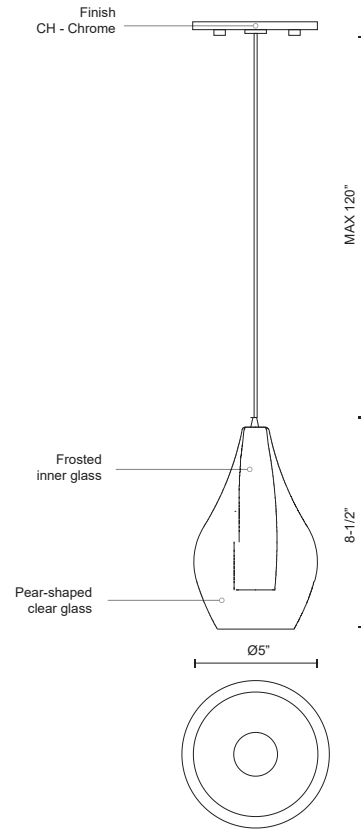

**VICTORIA
PD3005
PENDANTS**

PROJECT

DESCRIPTION

Simplistic elegant single LED pendant with a pear shaped clear outer glass and frosted inner glass set together as one piece. New patent pending socket design and Kuzco SSL wire allow this fixture to be 120V AC LED. Metal details in chrome finish. Available in three different glass styled single pendants and a variety of multi-pendant options, see series for full details.

SPECIFICATION DETAILS

* For custom options, consult factory for details.

Fixture Dimensions	D5" x H8-1/2"
Light Source	LED
Wattage	3W
Total Lumens	180lm
Delivered Lumens	CH-193lm
Voltage	120V
Color Temperature	3000K
CRI (Ra)	>90
Optional Color Temps	2700K - 5000K Available, Minimum Order Quantities Apply
LED Rated Life	50,000 hours
Dimming	100% - 10%, ELV Dimmer (Not Included)
Glass Details	Clear Outer Glass, White Inner Glass
Adjustable	Yes
Wire Length	120" Max
Wire Type	Clear SSL Wire
Location	Dry
Warranty	5 Years
Canopy Dimensions	D4-3/4" x H3/8"
Finish Option(s)	Chrome