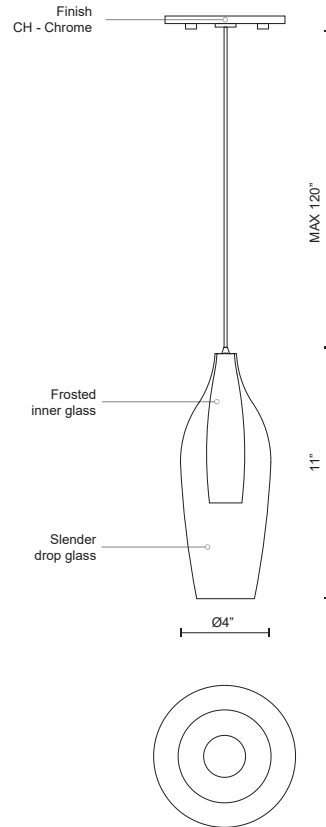

**VICTORIA
PD3004
PENDANTS**

PROJECT

DESCRIPTION

Simplistic elegant single LED pendant with a slender drop clear outer glass and frosted inner glass set together as one piece. New patent pending socket design and Kuzco SSL wire allow this fixture to be 120V AC LED. Metal details in chrome finish. Available in three different glass styles and a variety of multi-pendant options, see series for full details.

SPECIFICATION DETAILS

* For custom options, consult factory for details.

Fixture Dimensions	D4" x H11"
Light Source	LED
Wattage	3W
Total Lumens	180lm
Delivered Lumens	CH-181lm
Voltage	120V
Color Temperature	3000K
CRI (Ra)	>90
Optional Color Temps	2700K - 5000K Available, Minimum Order Quantities Apply
LED Rated Life	50,000 hours
Dimming	100% - 10%, ELV Dimmer (Not Included)
Glass Details	Clear Outer Glass, White Inner Glass
Adjustable	Yes
Wire Length	120" Max
Wire Type	Clear SSL Wire
Location	Dry
Warranty	5 Years
Canopy Dimensions	D4-3/4" x H3/8"
Finish Option(s)	Chrome