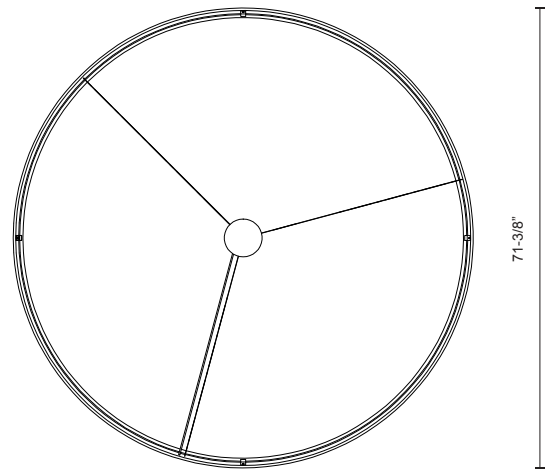

HALO
PD22772
PENDANTS

PROJECT

DESCRIPTION

The circular Halo light makes a sleek and bold statement. This fixture illuminates your room in a smooth circular pattern, which is both modern and minimal. Available in four sizes and three finishes: Black, White and Brushed Nickel. They can be arranged in a tier formation to complement your space.

PD22772-BK
Black

PD22772-WH
White

PD22772-BS
Brushed Silver

SPECIFICATION DETAILS

* For custom options, consult factory for details.

Fixture Dimensions	D71-3/8" x H3-7/8"
Light Source	LED
Wattage	178W
Total Lumens	16000lm
Delivered Lumens	BK-4056lm; BN-4710lm; WH-5594lm;
Voltage	120V
Color Temperature	3000K
CRI (Ra)	>90
Optional Color Temps	2700K - 5000K Available, Minimum Order Quantities Apply
LED Rated Life	50,000 hours
Dimming	100% - 10%, ELV Dimmer (Not Included)
Diffuser Details	White Acrylic Diffuser
Shade Details	Rolled Aluminum
Adjustable	Yes
Wire Length	120" Max
Wire Type	Clear SSL Wire
Location	Dry
Warranty	5 Years
Canopy Dimensions	D11-3/4" x H2-3/8"