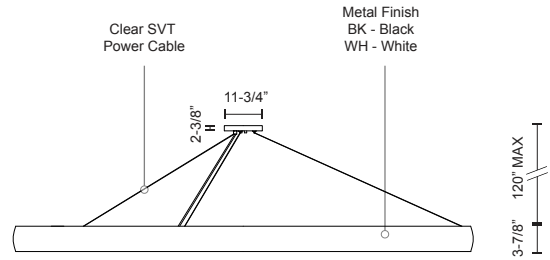

HALO
PD22772
PENDANTS

PROJECT

DESCRIPTION

The circular Halo light makes a sleek and bold statement. This fixture illuminates your room in a smooth circular pattern, which is both modern and minimal. Available in four sizes and three finishes: Black, White and Brushed Nickel. They can be arranged in a tier formation to complement your space.

PD22772-BK
Black

PD22772-WH
White

PD22772-BS
Brushed Silver

SPECIFICATION DETAILS

* For custom options, consult factory for details.

Fixture Dimensions	D71-3/8" x H3-7/8"
Light Source	LED
Wattage	178W
Total Lumens	16000lm
Delivered Lumens	BK-4056lm; BN-4710lm; WH-5594lm;
Voltage	120V
Color Temperature	3000K
CRI (Ra)	>90
Optional Color Temps	2700K - 5000K Available, Minimum Order Quantities Apply
LED Rated Life	50,000 hours
Dimming	100% - 10%, ELV Dimmer (Not Included)
Diffuser Details	White Acrylic Diffuser
Shade Details	Rolled Aluminum
Adjustable	Yes
Wire Length	120" Max
Wire Type	Clear SSL Wire
Location	Dry
Warranty	5 Years
Canopy Dimensions	D11-3/4" x H2-3/8"