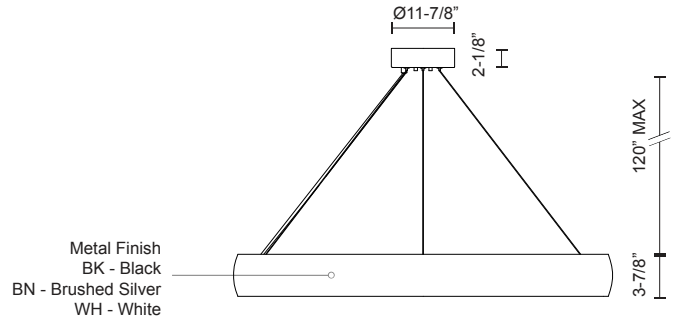

**HALO**  
**PD22753**  
PENDANTS

PROJECT

**DESCRIPTION**

The circular Halo light makes a sleek and bold statement. This fixture illuminates your room in a smooth circular pattern, which is both modern and minimal. Available in four sizes and three finishes: Black, White and Brushed Nickel. They can be arranged in a tier formation to complement your space.

PD22753-BK  
Black

PD22753-BN  
Brushed Silver

PD22753-WH  
White

**SPECIFICATION DETAILS**

\* For custom options, consult factory for details.

<b>Fixture Dimensions</b>	D53" x H3-7/8"
<b>Light Source</b>	LED
<b>Wattage</b>	106W
<b>Total Lumens</b>	8480lm
<b>Delivered Lumens</b>	BK-2433lm; BN-2826lm; WH-3356lm;
<b>Voltage</b>	120V
<b>Color Temperature</b>	3000K
<b>CRI (Ra)</b>	>90
<b>Optional Color Temps</b>	2700K - 5000K Available, Minimum Order Quantities Apply
<b>LED Rated Life</b>	50,000 hours
<b>Dimming</b>	100% - 10%, TRIAC or ELV Dimmer (Not Included)
<b>Diffuser Details</b>	White Acrylic Diffuser
<b>Shade Details</b>	Rolled Aluminum
<b>Adjustable</b>	Yes
<b>Wire Length</b>	120" Max
<b>Wire Type</b>	Clear SSL Wire
<b>Location</b>	Dry
<b>Warranty</b>	5 Years
<b>Canopy Dimensions</b>	D11-7/8" x H2-1/8"