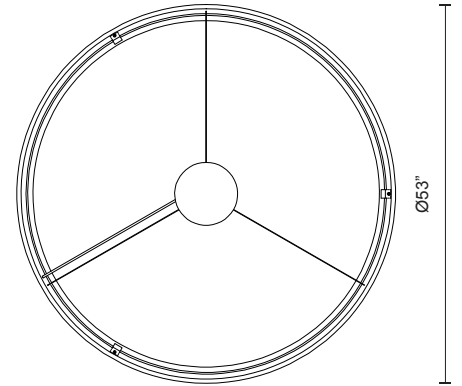

**HALO**  
**PD22753**  
PENDANTS

PROJECT

**DESCRIPTION**

The circular Halo light makes a sleek and bold statement. This fixture illuminates your room in a smooth circular pattern, which is both modern and minimal. Available in four sizes and three finishes: Black, White and Brushed Nickel. They can be arranged in a tier formation to complement your space.

PD22753-BK  
Black

PD22753-BN  
Brushed Silver

PD22753-WH  
White

**SPECIFICATION DETAILS**

\* For custom options, consult factory for details.

<b>Fixture Dimensions</b>	D53" x H3-7/8"
<b>Light Source</b>	LED
<b>Wattage</b>	106W
<b>Total Lumens</b>	8480lm
<b>Delivered Lumens</b>	BK-2433lm; BN-2826lm; WH-3356lm;
<b>Voltage</b>	120V
<b>Color Temperature</b>	3000K
<b>CRI (Ra)</b>	>90
<b>Optional Color Temps</b>	2700K - 5000K Available, Minimum Order Quantities Apply
<b>LED Rated Life</b>	50,000 hours
<b>Dimming</b>	100% - 10%, TRIAC or ELV Dimmer (Not Included)
<b>Diffuser Details</b>	White Acrylic Diffuser
<b>Shade Details</b>	Rolled Aluminum
<b>Adjustable</b>	Yes
<b>Wire Length</b>	120" Max
<b>Wire Type</b>	Clear SSL Wire
<b>Location</b>	Dry
<b>Warranty</b>	5 Years
<b>Canopy Dimensions</b>	D11-7/8" x H2-1/8"