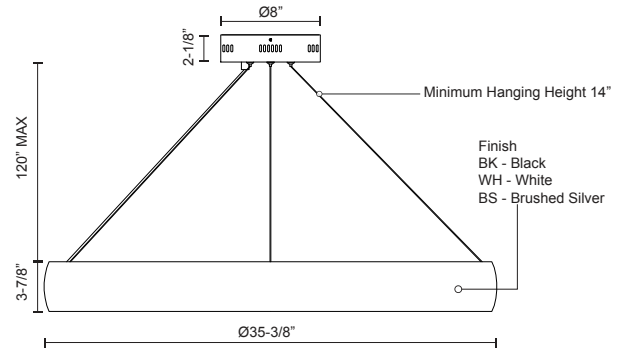

**HALO**  
**PD22735**  
PENDANTS

PROJECT

**DESCRIPTION**

The circular Halo light makes a sleek and bold statement. This fixture illuminates your room in a smooth circular pattern, which is both modern and minimal. Available in four sizes and three finishes: Black, White and Brushed Nickel. They can be arranged in a tier formation to complement your space.

PD22735-BK  
Black

PD22735-WH  
White

PD22735-BS  
Brushed Silver

**SPECIFICATION DETAILS**

\* For custom options, consult factory for details.

<b>Fixture Dimensions</b>	D35-3/8" x H3-7/8"
<b>Light Source</b>	LED
<b>Wattage</b>	67W
<b>Total Lumens</b>	5360lm
<b>Delivered Lumens</b>	BK-1652lm; BN-1919lm; WH-2279lm;
<b>Voltage</b>	120V
<b>Color Temperature</b>	3000K
<b>CRI (Ra)</b>	>90
<b>Optional Color Temps</b>	2700K - 5000K Available, Minimum Order Quantities Apply
<b>LED Rated Life</b>	50,000 hours
<b>Dimming</b>	100% - 10%, TRIAC or ELV Dimmer (Not Included)
<b>Diffuser Details</b>	White Acrylic Diffuser
<b>Shade Details</b>	Rolled Aluminum
<b>Adjustable</b>	Yes
<b>Wire Length</b>	120" Max
<b>Wire Type</b>	Clear SSL Wire
<b>Location</b>	Dry
<b>Warranty</b>	5 Years
<b>Canopy Dimensions</b>	D8" x H2-1/8"