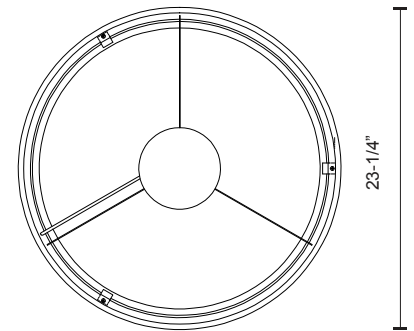

**HALO**  
**PD22723**  
PENDANTS

PROJECT

**DESCRIPTION**

The circular Halo light makes a sleek and bold statement. This fixture illuminates your room in a smooth circular pattern, which is both modern and minimal. Available in four sizes and three finishes: Black, White and Brushed Nickel. They can be arranged in a tier formation to complement your space.

PD22723-BK  
Black

PD22723-BS  
Brushed Silver

PD22723-WH  
White

**SPECIFICATION DETAILS**

\* For custom options, consult factory for details.

<b>Fixture Dimensions</b>	D23-1/4" x H3-7/8"
<b>Light Source</b>	LED
<b>Wattage</b>	62W
<b>Total Lumens</b>	4960lm
<b>Delivered Lumens</b>	BK-1221lm; BN-1418lm; WH-1684lm;
<b>Voltage</b>	120V
<b>Color Temperature</b>	3000K
<b>CRI (Ra)</b>	>90
<b>Optional Color Temps</b>	2700K - 5000K Available, Minimum Order Quantities Apply
<b>LED Rated Life</b>	50,000 hours
<b>Dimming</b>	100% - 10%, ELV Dimmer (Not Included)
<b>Diffuser Details</b>	White Acrylic Diffuser
<b>Shade Details</b>	Rolled Aluminum
<b>Adjustable</b>	Yes
<b>Wire Length</b>	120" Max
<b>Wire Type</b>	Clear SSL Wire
<b>Location</b>	Dry
<b>Warranty</b>	5 Years
<b>Canopy Dimensions</b>	D5-7/8" x H2-1/8"