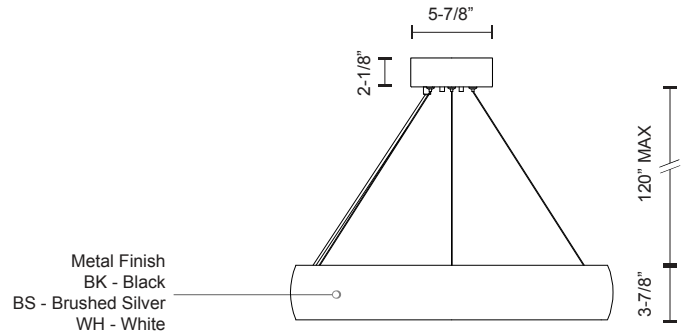

**HALO**  
**PD22723**  
PENDANTS

PROJECT

**DESCRIPTION**

The circular Halo light makes a sleek and bold statement. This fixture illuminates your room in a smooth circular pattern, which is both modern and minimal. Available in four sizes and three finishes: Black, White and Brushed Nickel. They can be arranged in a tier formation to complement your space.

PD22723-BK  
Black

PD22723-BS  
Brushed Silver

PD22723-WH  
White

**SPECIFICATION DETAILS**

\* For custom options, consult factory for details.

<b>Fixture Dimensions</b>	D23-1/4" x H3-7/8"
<b>Light Source</b>	LED
<b>Wattage</b>	62W
<b>Total Lumens</b>	4960lm
<b>Delivered Lumens</b>	BK-1221lm; BN-1418lm; WH-1684lm;
<b>Voltage</b>	120V
<b>Color Temperature</b>	3000K
<b>CRI (Ra)</b>	>90
<b>Optional Color Temps</b>	2700K - 5000K Available, Minimum Order Quantities Apply
<b>LED Rated Life</b>	50,000 hours
<b>Dimming</b>	100% - 10%, ELV Dimmer (Not Included)
<b>Diffuser Details</b>	White Acrylic Diffuser
<b>Shade Details</b>	Rolled Aluminum
<b>Adjustable</b>	Yes
<b>Wire Length</b>	120" Max
<b>Wire Type</b>	Clear SSL Wire
<b>Location</b>	Dry
<b>Warranty</b>	5 Years
<b>Canopy Dimensions</b>	D5-7/8" x H2-1/8"