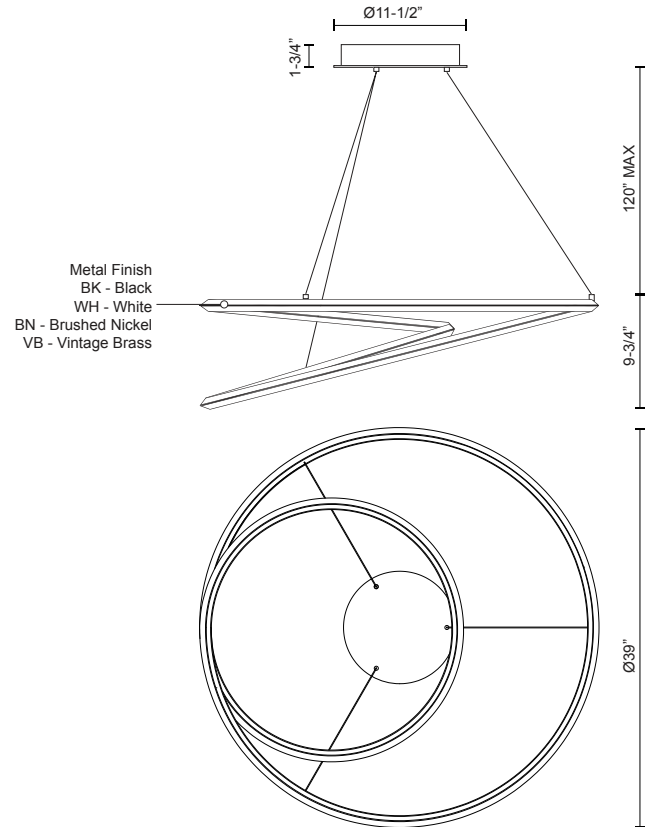

* For custom options, consult factory for details.

Fixture Dimensions	D39"x H9-3/4"
Light Source	LED
Wattage	94W
Total Lumens	5850lm
Delivered Lumens	BN-4763lm
Voltage	120V
Color Temperature	3000K
CRI (Ra)	>90
Optional Color Temps	2700K - 5000K Available, Minimum Order Quantities Apply
LED Rated Life	50,000 hours
Dimming	100% - 10%, TRIAC or ELV Dimmer (Not Included)
Diffuser Details	White Acrylic Diffuser
Adjustable	Yes
Wire Length	120" Max
Wire Type	Clear Coaxial Wire
Location	Dry
Warranty	5 Years
Canopy Dimensions	D11-1/2"x H1-3/4"

DESCRIPTION

Triangular in section the interior arcing surface of the lamp structure emanates light while the profile tapers into a razor thin edge. Available in two sizes the gestural Ampersand chandelier provides a reductive aesthetic focus but accomplished with a poetic flair.