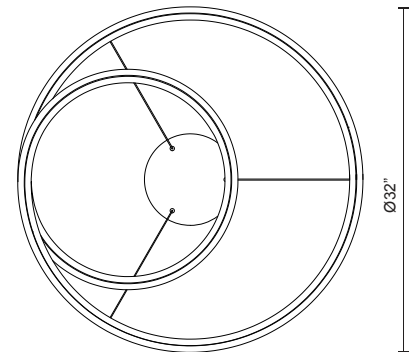

KUZCO

19054 28TH AVENUE
SURREY - BC V3Z 6M3
CANADA

WWW.KUZCOLIGHTING.COM

COMMENT