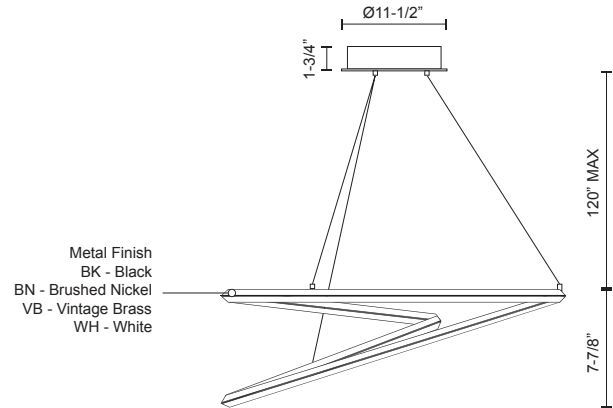

* For custom options, consult factory for details.

Fixture Dimensions	D32"x H7-7/8"
Light Source	LED
Wattage	66W
Total Lumens	4550lm
Delivered Lumens	BN-3344lm
Voltage	120V
Color Temperature	3000K
CRI (Ra)	>90
Optional Color Temps	2700K - 5000K Available, Minimum Order Quantities Apply
LED Rated Life	50,000 hours
Dimming	100% - 10%, TRIAC or ELV Dimmer (Not Included)
Diffuser Details	White Acrylic Diffuser
Adjustable	Yes
Wire Length	120" Max
Wire Type	Clear Coaxial Wire
Location	Dry
Warranty	5 Years
Canopy Dimensions	D11-1/2"x H1-3/4"

DESCRIPTION

Triangular in section the interior arcing surface of the lamp structure emanates light while the profile tapers into a razor thin edge. Available in two sizes the gestural Ampersand chandelier provides a reductive aesthetic focus but accomplished with a poetic flair.