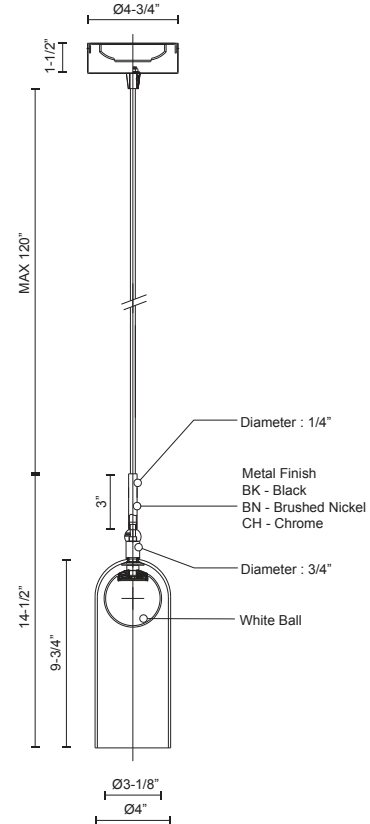

Fixture Dimensions	D4"x H14-1/2"
Light Source	LED
Wattage	6W
Total Lumens	480lm
Delivered Lumens	BN-380lm*
Voltage	120V
Color Temperature	3000K
CRI (Ra)	>90
Optional Color Temps	2700K - 5000K Available, Minimum Order Quantities Apply
LED Rated Life	50,000 hours
Dimming	100% - 10%, TRIAC or ELV Dimmer (Not Included)
Glass Details	Frosted Glass Sphere
Shade Details	Clear Glass
Adjustable	Yes
Wire Length	120" Max
Wire Type	Color Matching SSL Wire
Location	Dry
Warranty	5 Years
Canopy Dimensions	D4-3/4" x H1-1/2"

DESCRIPTION

Clear glass cylindrical shade rests on opal acrylic diffuser globe. Brushed plated finishes or satin coating. Down light. Custom options available.

KUZCO

19054 28TH AVENUE
SURREY - BC V3Z 6M3
CANADA