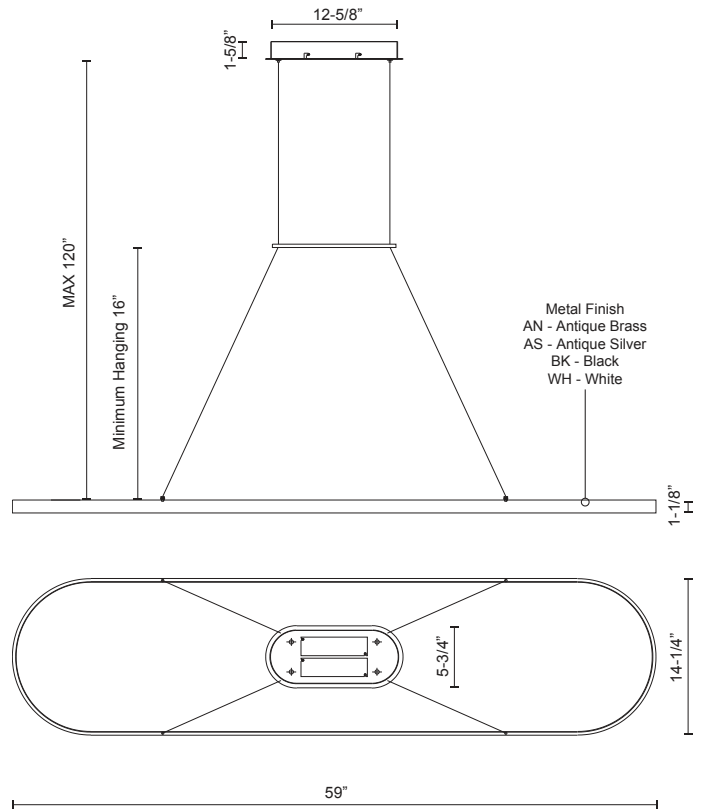

EERIE
PD19359
PENDANTS

PROJECT

DESCRIPTION

Extruded rectangular aluminum rolled into stadium shape. Matte powder-coat or plated brushed finish. Flexible silicon opal diffuser. Up and down light. Custom options available.

PD19359-WH White PD19359-AS Antique Silver PD19359-BK Black PD19359-AN Antique Brass

SPECIFICATION DETAILS

* For custom options, consult factory for details.

Fixture Dimensions	L14-1/4" x W59" x H1-1/8"
Light Source	LED
Wattage	77W
Total Lumens	6540lm
Delivered Lumens	WH-3733lm
Voltage	120V
Color Temperature	3000K
CRI (Ra)	>90
Optional Color Temps	2700K - 5000K Available, Minimum Order Quantities Apply
LED Rated Life	50,000 hours
Dimming	100% - 10%, TRIAC or ELV Dimmer (Not Included)
Diffuser Details	White Acrylic Diffuser
Adjustable	Yes
Wire Length	120" Max
Wire Type	Clear Coaxial Wire
Location	Dry
Warranty	5 Years
Canopy Dimensions	L12-5/8" x W5-3/4" x H1-5/8"