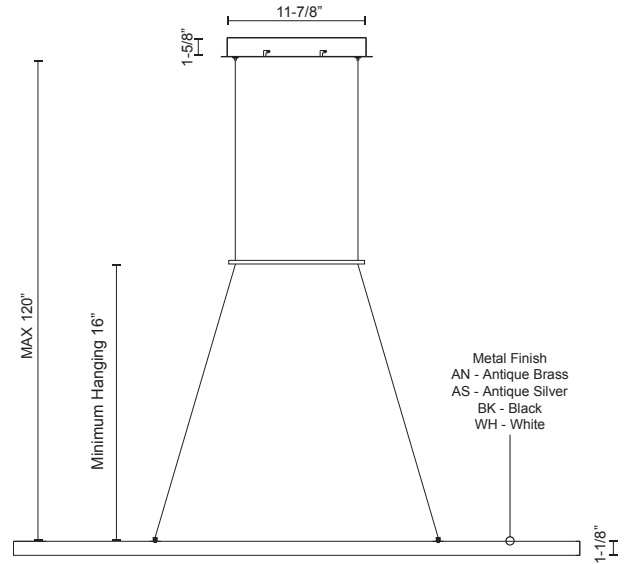

**EERIE**  
**PD19347**  
**PENDANTS**

PROJECT

**DESCRIPTION**

Extruded rectangular aluminum rolled into stadium shape. Matte powder-coat or plated brushed finish. Flexible silicon opal diffuser. Up and down light. Custom options available.

PD19347-AN  
Antique Brass

PD19347-BK  
Black

PD19347-AS  
Antique Silver

PD19347-WH  
White

**SPECIFICATION DETAILS**

\* For custom options, consult factory for details.

|                             |   |
|-----------------------------|---|
| <b>Fixture Dimensions</b>   | L12-1/2" x W47-1/4" x H1-1/8"                           |
| <b>Light Source</b>         | LED   |
| <b>Wattage</b>              | 53W   |
| <b>Total Lumens</b>         | 4500lm  |
| <b>Delivered Lumens</b>     | WH-2581lm   |
| <b>Voltage</b>              | 120V  |
| <b>Color Temperature</b>    | 3000K   |
| <b>CRI (Ra)</b>             | >90   |
| <b>Optional Color Temps</b> | 2700K - 5000K Available, Minimum Order Quantities Apply |
| <b>LED Rated Life</b>       | 50,000 hours  |
| <b>Dimming</b>              | 100% - 10%, TRIAC or ELV Dimmer (Not Included)          |
| <b>Diffuser Details</b>     | White Acrylic Diffuser                                  |
| <b>Adjustable</b>           | Yes   |
| <b>Wire Length</b>          | 120" Max  |
| <b>Wire Type</b>            | Clear Coaxial Wire                                      |
| <b>Location</b>             | Dry   |
| <b>Warranty</b>             | 5 Years   |
| <b>Canopy Dimensions</b>    | L11-7/8" x W5-3/4" x H1-5/8"                            |