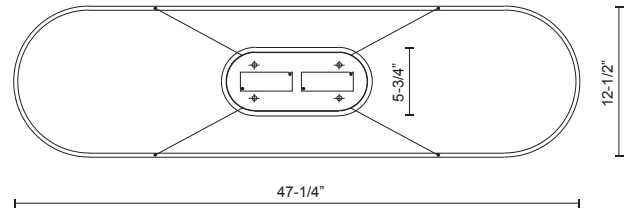

PD19347-AN  
Antique Brass

PD19347-BK  
Black

PD19347-AS  
Antique Silver

PD19347-WH  
White

**SPECIFICATION DETAILS**

\* For custom options, consult factory for details.

|                             |   |
|-----------------------------|---|
| <b>Fixture Dimensions</b>   | L12-1/2" x W47-1/4" x H1-1/8"                           |
| <b>Light Source</b>         | LED   |
| <b>Wattage</b>              | 53W   |
| <b>Total Lumens</b>         | 4500lm  |
| <b>Delivered Lumens</b>     | WH-2581lm   |
| <b>Voltage</b>              | 120V  |
| <b>Color Temperature</b>    | 3000K   |
| <b>CRI (Ra)</b>             | >90   |
| <b>Optional Color Temps</b> | 2700K - 5000K Available, Minimum Order Quantities Apply |
| <b>LED Rated Life</b>       | 50,000 hours  |
| <b>Dimming</b>              | 100% - 10%, TRIAC or ELV Dimmer (Not Included)          |
| <b>Diffuser Details</b>     | White Acrylic Diffuser                                  |
| <b>Adjustable</b>           | Yes   |
| <b>Wire Length</b>          | 120" Max  |
| <b>Wire Type</b>            | Clear Coaxial Wire                                      |
| <b>Location</b>             | Dry   |
| <b>Warranty</b>             | 5 Years   |
| <b>Canopy Dimensions</b>    | L11-7/8" x W5-3/4" x H1-5/8"                            |