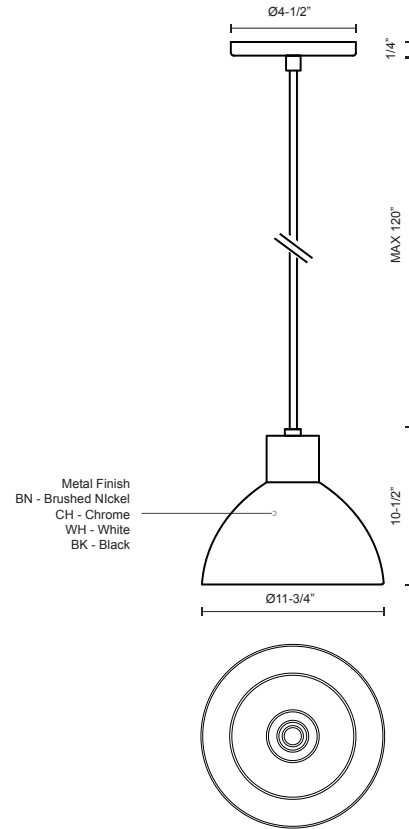

CHROMA
PD1712
PENDANTS

PROJECT

DESCRIPTION

Combining new LED lighting technology and a classic silhouette, the Chroma pendants thrive in both contemporary and transitional interiors. Handsome cloth covered cable suspends the dome shade and provides a chic contrast to the plated finishes. Various monochromatic options abound for the fixture exterior while the interior remains white for reflectance.

SPECIFICATION DETAILS

* For custom options, consult factory for details.

Fixture Dimensions	D11-3/4" x H10-1/2"
Light Source	LED
Wattage	12W
Total Lumens	1000lm
Delivered Lumens	635lm
Voltage	120V
Color Temperature	3000K
CRI (Ra)	>90
Optional Color Temps	2700K - 5000K Available, Minimum Order Quantities Apply
LED Rated Life	50,000 hours
Dimming	100% - 10%, ELV Dimmer (Not Included)
Diffuser Details	White Acrylic Diffuser
Shade Details	Heavy Spun Shade
Adjustable	Yes
Wire Length	120" Max
Wire Type	Color Matching SVT Cord
Location	Dry
Warranty	5 Years
Canopy Dimensions	D4-1/2" x H1/4"