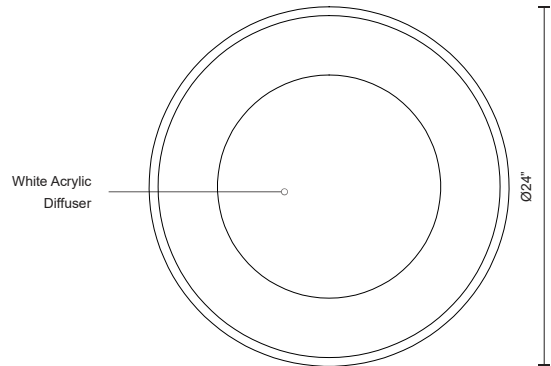

PD13124-BK
Black

PD13124-WH
White

SPECIFICATION DETAILS

* For custom options, consult factory for details.

| | |
|-----------------------------|---|
| Fixture Dimensions | D24" x H5-7/8" |
| Light Source | LED |
| Wattage | 76W |
| Total Lumens | 4800lm |
| Delivered Lumens | BK-2672lm; WH-2779lm; |
| Voltage | 120V |
| Color Temperature | 3000K |
| CRI (Ra) | >90 |
| Optional Color Temps | 2700K - 5000K Available, Minimum Order Quantities Apply |
| LED Rated Life | 50,000 hours |
| Dimming | 100% - 10%, ELV Dimmer (Not Included) |
| Shade Details | Heavy Spun Powder Coated Steel |
| Adjustable | Yes |
| Wire Length | 120" Max |
| Wire Type | Color Matching SVT Cord, Aircraft Cable |
| Location | Dry |
| Warranty | 5 Years |
| Canopy Dimensions | D5-7/8" x H3/4" |