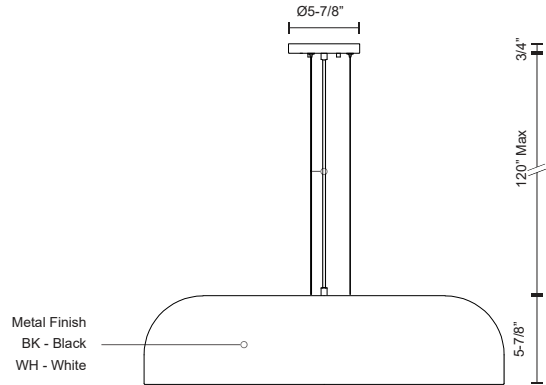

PD13124-BK
Black

PD13124-WH
White

SPECIFICATION DETAILS

* For custom options, consult factory for details.

| | |
|-----------------------------|---|
| Fixture Dimensions | D24" x H5-7/8" |
| Light Source | LED |
| Wattage | 76W |
| Total Lumens | 4800lm |
| Delivered Lumens | BK-2672lm; WH-2779lm; |
| Voltage | 120V |
| Color Temperature | 3000K |
| CRI (Ra) | >90 |
| Optional Color Temps | 2700K - 5000K Available, Minimum Order Quantities Apply |
| LED Rated Life | 50,000 hours |
| Dimming | 100% - 10%, ELV Dimmer (Not Included) |
| Shade Details | Heavy Spun Powder Coated Steel |
| Adjustable | Yes |
| Wire Length | 120" Max |
| Wire Type | Color Matching SVT Cord, Aircraft Cable |
| Location | Dry |
| Warranty | 5 Years |
| Canopy Dimensions | D5-7/8" x H3/4" |