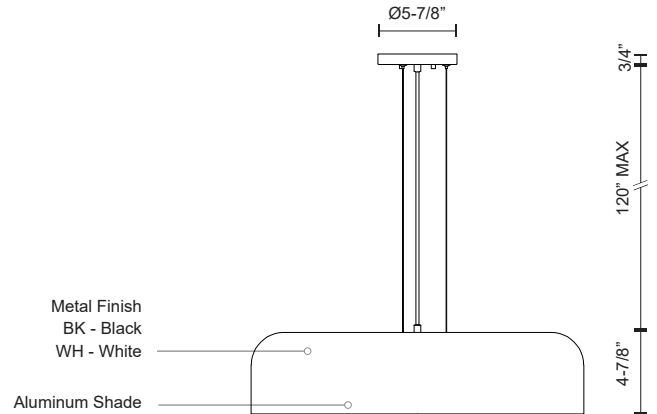

**BEACON  
PD13120  
PENDANTS**

PROJECT

PD13120-BK  
Black

PD13120-WH  
White

**SPECIFICATION DETAILS**

\* For custom options, consult factory for details.

<b>Fixture Dimensions</b>	D20" x H4-7/8"
<b>Light Source</b>	LED
<b>Wattage</b>	24W
<b>Total Lumens</b>	1600lm
<b>Delivered Lumens</b>	BK-966lm; WH-1004lm;
<b>Voltage</b>	120V
<b>Color Temperature</b>	3000K
<b>CRI (Ra)</b>	>90
<b>Optional Color Temps</b>	2700K - 5000K Available, Minimum Order Quantities Apply
<b>LED Rated Life</b>	50,000 hours
<b>Dimming</b>	100% - 10%, ELV Dimmer (Not Included)
<b>Shade Details</b>	Heavy Spun Powder Coated Steel
<b>Adjustable</b>	Yes
<b>Wire Length</b>	120" Max
<b>Wire Type</b>	Color Matching SVT Cord, Aircraft Cable
<b>Location</b>	Dry
<b>Warranty</b>	5 Years
<b>Canopy Dimensions</b>	D5-7/8" x H3/4"

**DESCRIPTION**

The Beacon family is bold, contemporary, and timeless. Made with a steel shade and a powder-coated finish, this classic form can complement any space. Even illumination is produced with LED technology. Available as a flush mount or pendant in two sizes.