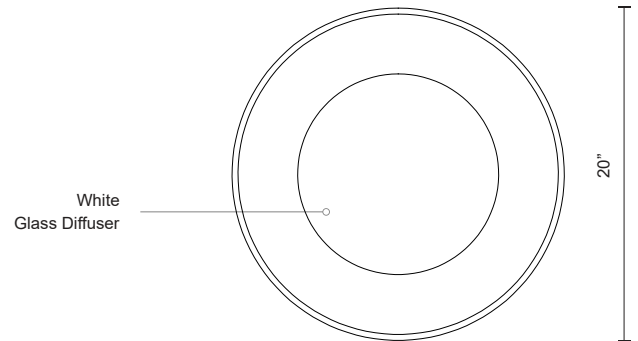

**BEACON  
PD13120  
PENDANTS**

PROJECT

PD13120-BK  
Black

PD13120-WH  
White

**SPECIFICATION DETAILS**

\* For custom options, consult factory for details.

<b>Fixture Dimensions</b>	D20" x H4-7/8"
<b>Light Source</b>	LED
<b>Wattage</b>	24W
<b>Total Lumens</b>	1600lm
<b>Delivered Lumens</b>	BK-966lm; WH-1004lm;
<b>Voltage</b>	120V
<b>Color Temperature</b>	3000K
<b>CRI (Ra)</b>	>90
<b>Optional Color Temps</b>	2700K - 5000K Available, Minimum Order Quantities Apply
<b>LED Rated Life</b>	50,000 hours
<b>Dimming</b>	100% - 10%, ELV Dimmer (Not Included)
<b>Shade Details</b>	Heavy Spun Powder Coated Steel
<b>Adjustable</b>	Yes
<b>Wire Length</b>	120" Max
<b>Wire Type</b>	Color Matching SVT Cord, Aircraft Cable
<b>Location</b>	Dry
<b>Warranty</b>	5 Years
<b>Canopy Dimensions</b>	D5-7/8" x H3/4"

**DESCRIPTION**

The Beacon family is bold, contemporary, and timeless. Made with a steel shade and a powder-coated finish, this classic form can complement any space. Even illumination is produced with LED technology. Available as a flush mount or pendant in two sizes.