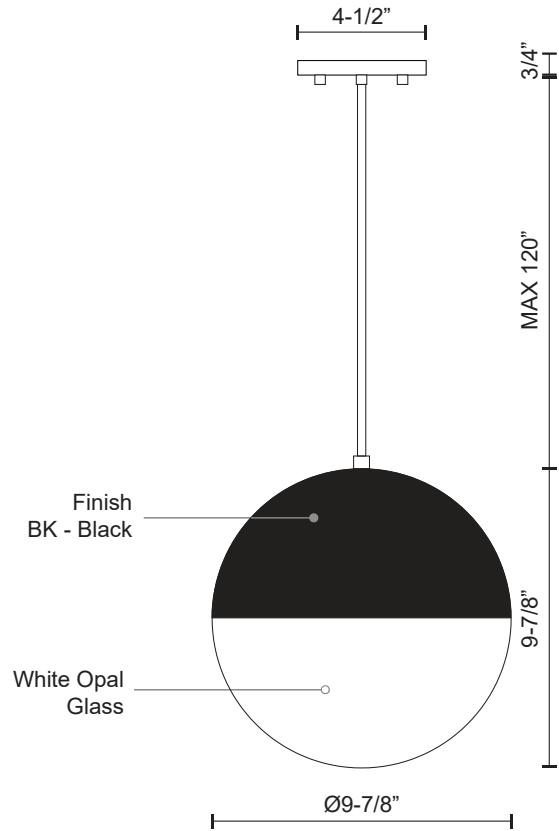

**MONAE**  
**PD11710-BK**  
PENDANTS

PROJECT

**DESCRIPTION**

Single LED retro styled orb shaped pendant. The top semi sphere is painted black metal which connects at the equator of orb to complete the bottom of the fixture with a semi sphere shaped white acrylic. When lit the light shines evenly throughout the bottom glass and into the surrounding area. Matching black clothed covered SVT cable with our powerful 120V AC LED technology. Available in three different sizes.

**SPECIFICATION DETAILS**

\* For custom options, consult factory for details.

<b>Fixture Dimensions</b>	D9-7/8" x H9-7/8"
<b>Light Source</b>	LED
<b>Wattage</b>	25W
<b>Total Lumens</b>	2000lm
<b>Delivered Lumens</b>	BK-1139lm
<b>Voltage</b>	120V
<b>Color Temperature</b>	3000K
<b>CRI (Ra)</b>	>90
<b>Optional Color Temps</b>	2700K - 5000K Available, Minimum Order Quantities Apply
<b>LED Rated Life</b>	50,000 hours
<b>Dimming</b>	100% - 10%, ELV Dimmer (Not Included)
<b>Diffuser Details</b>	White Acrylic
<b>Adjustable</b>	Yes
<b>Wire Length</b>	120" Max
<b>Wire Type</b>	Black SVT Cord
<b>Location</b>	Dry
<b>Warranty</b>	5 Years
<b>Canopy Dimensions</b>	D4-1/2" x H3/4"
<b>Finish Option(s)</b>	Black