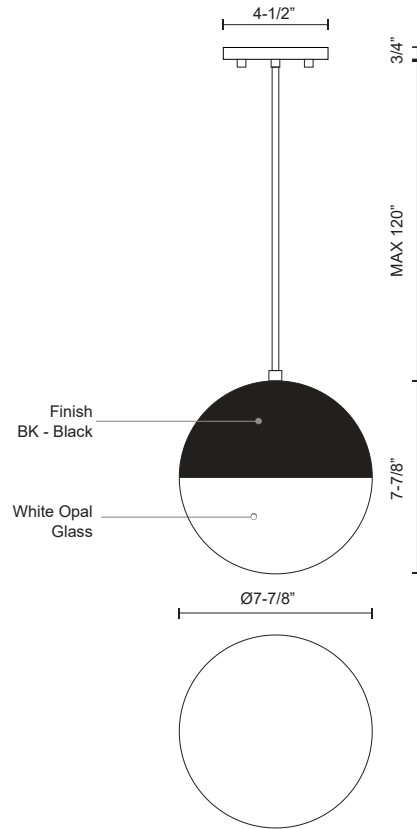

MONAE
PD11708-BK
PENDANTS

PROJECT

DESCRIPTION

Single LED retro styled orb shaped pendant. The top semi sphere is painted black metal which connects at the equator of orb to complete the bottom of the fixture with a semi sphere shaped white acrylic. When lit the light shines evenly throughout the bottom glass and into the surrounding area. Matching black clothed covered SVT cable with our powerful 120V AC LED technology. Available in three different sizes.

SPECIFICATION DETAILS

* For custom options, consult factory for details.

Fixture Dimensions	D7-7/8" x H7-7/8"
Light Source	LED
Wattage	15W
Total Lumens	1200lm
Delivered Lumens	BK-643lm
Voltage	120V
Color Temperature	3000K
CRI (Ra)	>90
Optional Color Temps	2700K - 5000K Available, Minimum Order Quantities Apply
LED Rated Life	50,000 hours
Dimming	100% - 10%, ELV Dimmer (Not Included)
Diffuser Details	White Acrylic
Adjustable	Yes
Wire Length	120" Max
Wire Type	Black SVT Cord
Location	Dry
Warranty	5 Years
Canopy Dimensions	D4-1/2" x H3/4"
Finish Option(s)	Black