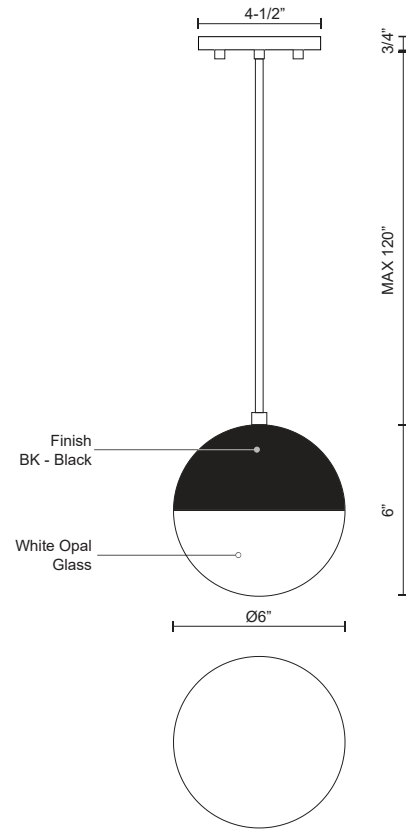

MONAE
PD11706-BK
 PENDANTS

PROJECT

DESCRIPTION

Single LED retro styled orb shaped pendant. The top semi sphere is painted black metal which connects at the equator of orb to complete the bottom of the fixture with a semi sphere shaped white acrylic. When lit the light shines evenly throughout the bottom glass and into the surrounding area. Matching black clothed covered SVT cable with our powerful 120V AC LED technology. Available in three different sizes.

SPECIFICATION DETAILS

* For custom options, consult factory for details.

Fixture Dimensions	D6" x H6"
Light Source	LED
Wattage	10W
Total Lumens	800lm
Delivered Lumens	BK-453lm
Voltage	120V
Color Temperature	3000K
CRI (Ra)	>90
Optional Color Temps	2700K - 5000K Available, Minimum Order Quantities Apply
LED Rated Life	50,000 hours
Dimming	100% - 10%, ELV Dimmer (Not Included)
Diffuser Details	White Acrylic
Adjustable	Yes
Wire Length	120" Max
Wire Type	Black SVT Cord
Location	Dry
Warranty	5 Years
Canopy Dimensions	D4-1/2" x H3/4"
Finish Option(s)	Black