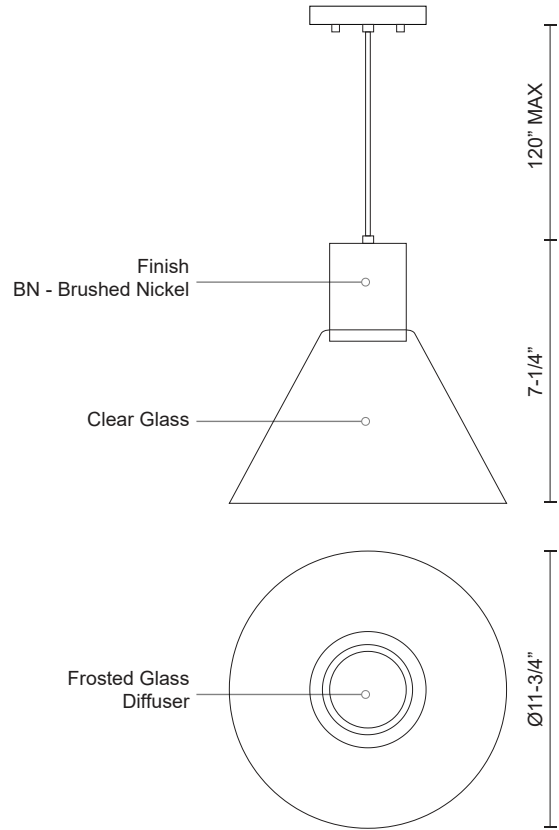

VANIER
PD11612-BN
PENDANTS

PROJECT

DESCRIPTION

Refined single LED pendant with heavy gauge steel and clear trapezium shaped glass. Brushed nickel metal details. Provided with our powerful 120V AC LED technology

SPECIFICATION DETAILS

* For custom options, consult factory for details.

Fixture Dimensions	D11-3/4" x H7-1/4"
Light Source	LED
Wattage	10W
Total Lumens	600lm
Delivered Lumens	BN-440lm
Voltage	120V
Color Temperature	3000K
CRI (Ra)	>90
Optional Color Temps	2700K - 5000K Available, Minimum Order Quantities Apply
LED Rated Life	50,000 hours
Dimming	100% - 10%, ELV Dimmer (Not Included)
Shade Details	Clear Glass
Adjustable	Yes
Wire Length	120" Max
Wire Type	Clear SSL Wire
Location	Dry
Warranty	5 Years
Canopy Dimensions	D4-3/4" x H3/8"