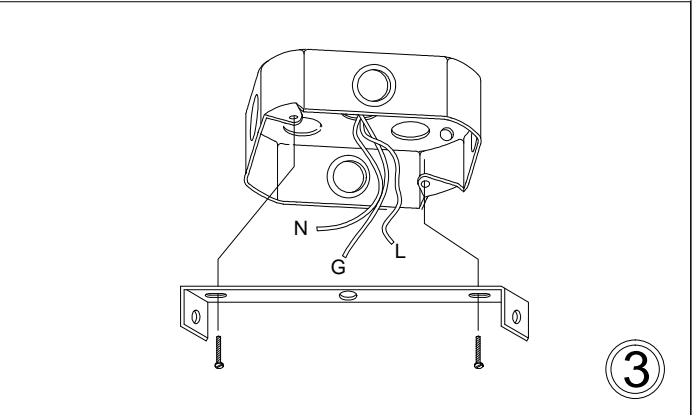

PAT-181P

1

3

5

Bulb/ Ampoule:
1x Max 60W E26 Base
(Not Included/ Non Inclus)