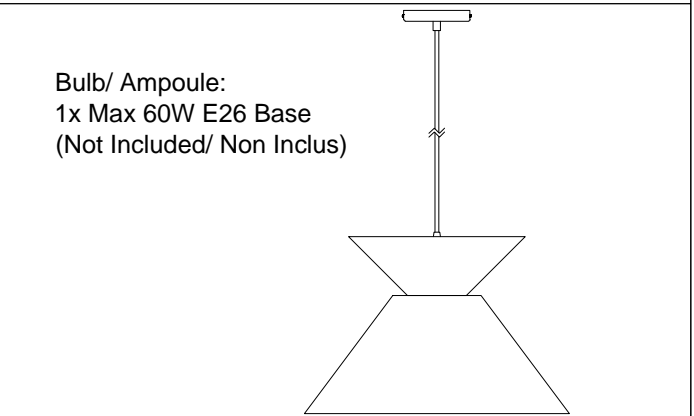

PAT-181P

1

3

5

Bulb/ Ampoule:
1x Max 60W E26 Base
(Not Included/ Non Inclus)