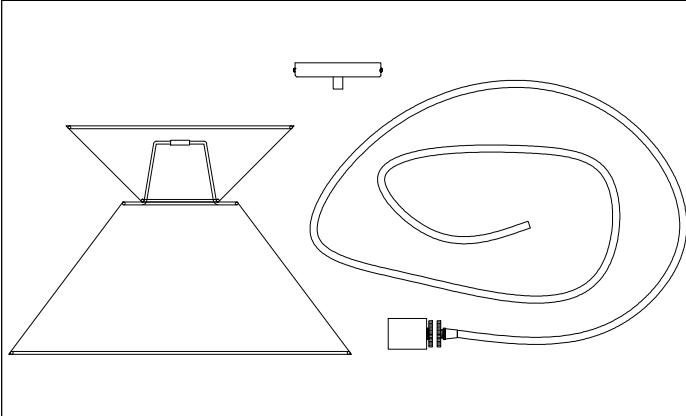

PAT-181P

1

3

5

Bulb/ Ampoule:
1x Max 60W E26 Base
(Not Included/ Non Inclus)