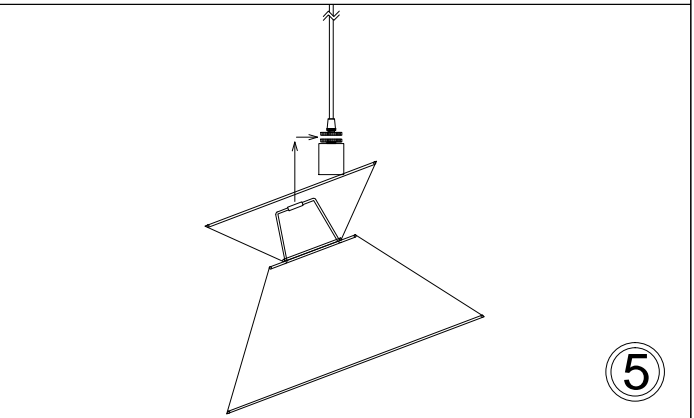

PAT-181P

1

3

5

Bulb/ Ampoule:
1x Max 60W E26 Base
(Not Included/ Non Inclus)