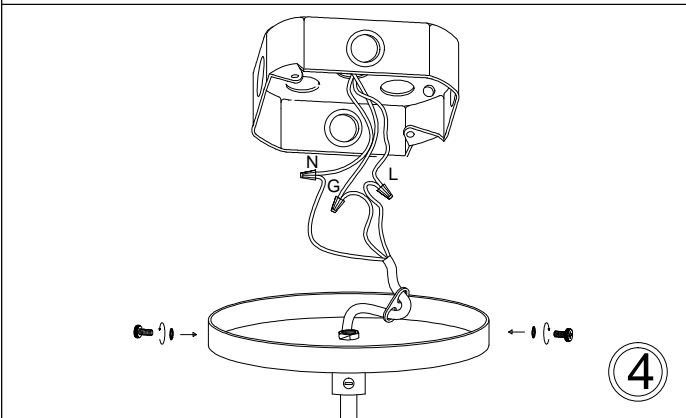

PAT-181P

1

3

5

Bulb/ Ampoule:
1x Max 60W E26 Base
(Not Included/ Non Inclus)