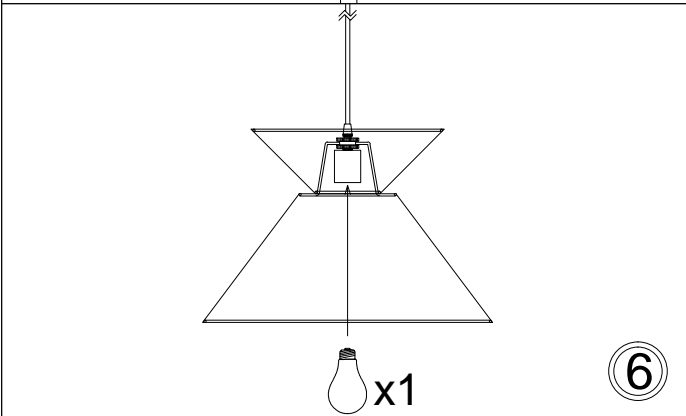

PAT-181P

1

3

5

Bulb/ Ampoule:
1x Max 60W E26 Base
(Not Included/ Non Inclus)