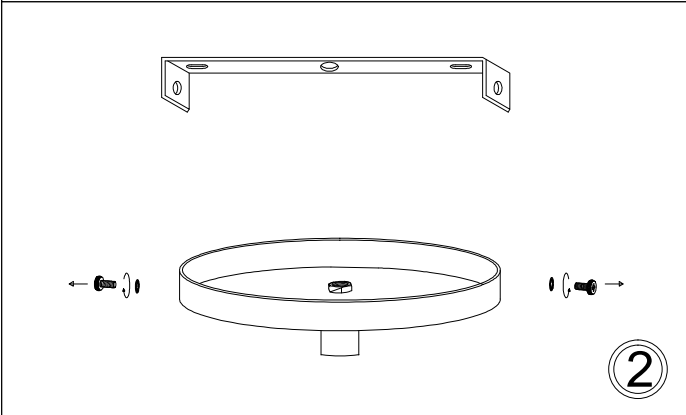

PAT-181P

1

3

5

Bulb/ Ampoule:
1x Max 60W E26 Base
(Not Included/ Non Inclus)