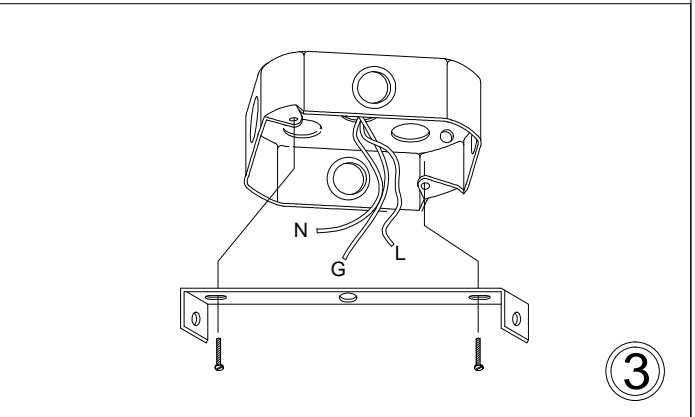

PAT-181P

①

③

⑤

Bulb/ Ampoule:
1x Max 60W E26 Base
(Not Included/ Non Inclus)