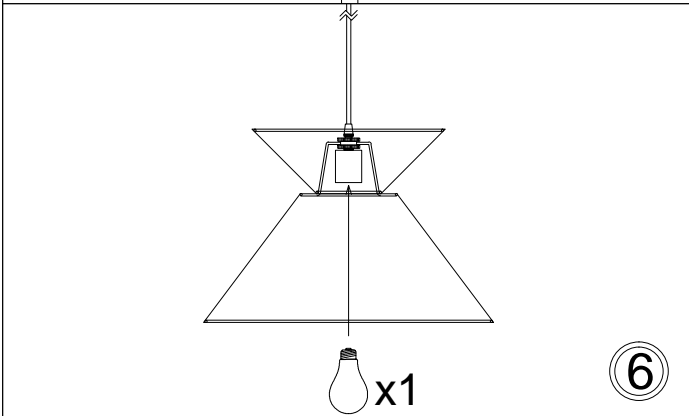

PAT-181P

①

③

⑤

Bulb/ Ampoule:
1x Max 60W E26 Base
(Not Included/ Non Inclus)