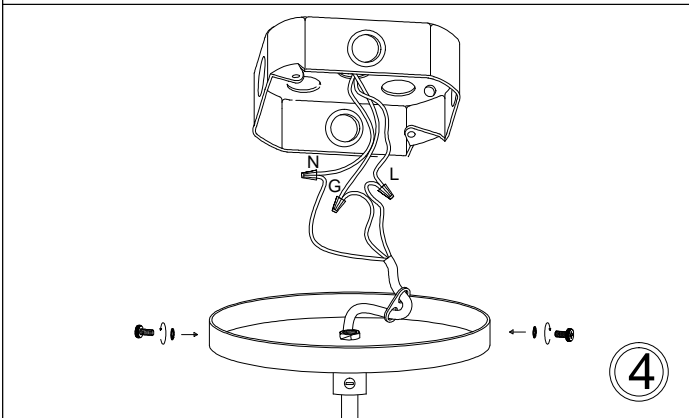

PAT-181P

①

③

⑤

Bulb/ Ampoule:
1x Max 60W E26 Base
(Not Included/ Non Inclus)