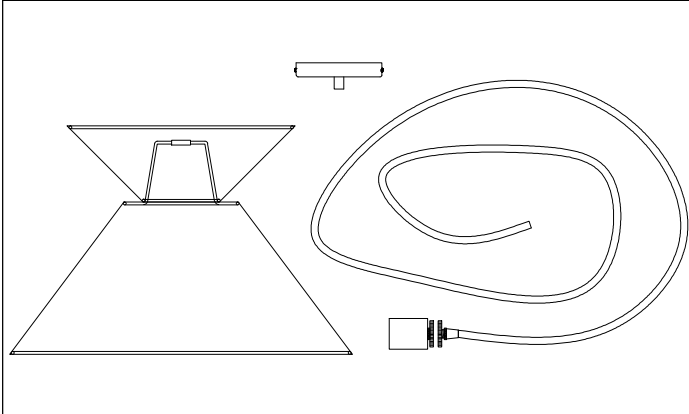

PAT-181P

①

③

⑤

Bulb/ Ampoule:
1x Max 60W E26 Base
(Not Included/ Non Inclus)