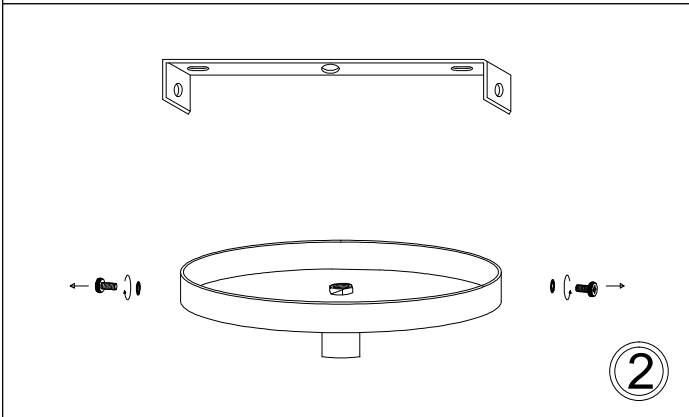

PAT-181P

①

③

⑤

Bulb/ Ampoule:
1x Max 60W E26 Base
(Not Included/ Non Inclus)