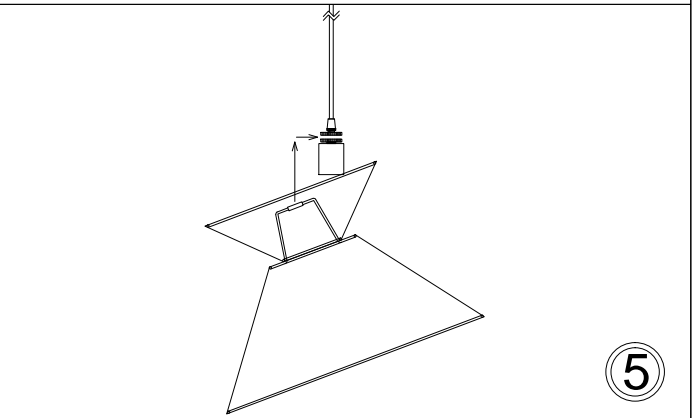

PAT-181P

①

③

⑤

Bulb/ Ampoule:
1x Max 60W E26 Base
(Not Included/ Non Inclus)