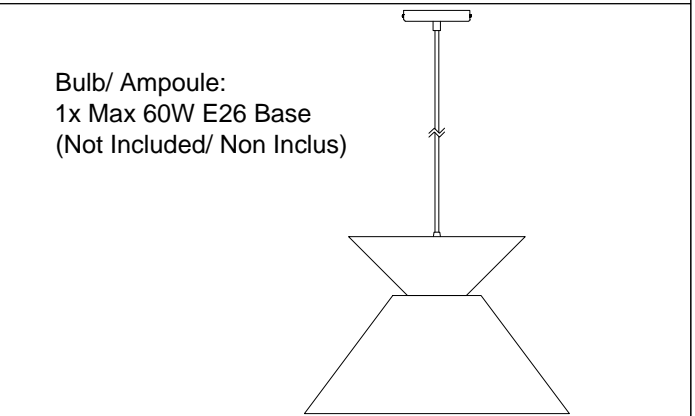

PAT-181P

①

③

⑤

Bulb/ Ampoule:
1x Max 60W E26 Base
(Not Included/ Non Inclus)