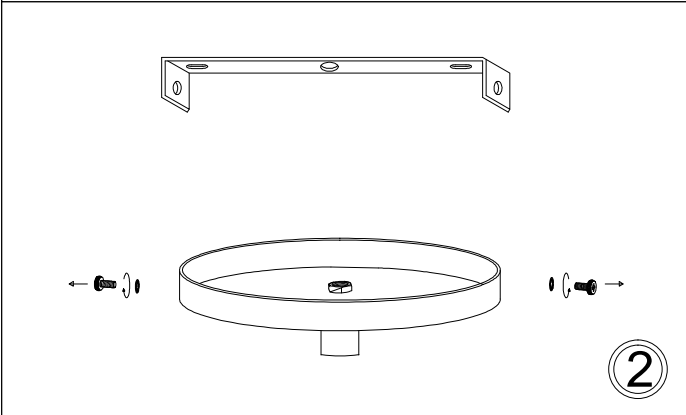

PAT-181P

①

②

③

④

⑤

⑥

Bulb/ Ampoule:
1x Max 60W E26 Base
(Not Included/ Non Inclus)