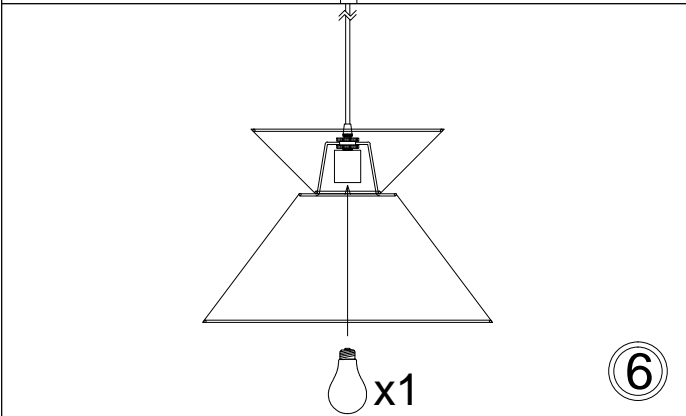

PAT-181P

①

②

③

④

⑤

⑥

Bulb/ Ampoule:
1x Max 60W E26 Base
(Not Included/ Non Inclus)