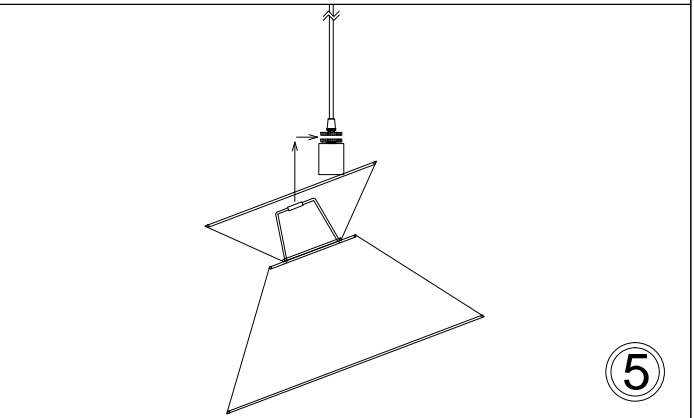

PAT-181P

①

②

③

④

⑤

⑥

Bulb/ Ampoule:
1x Max 60W E26 Base
(Not Included/ Non Inclus)