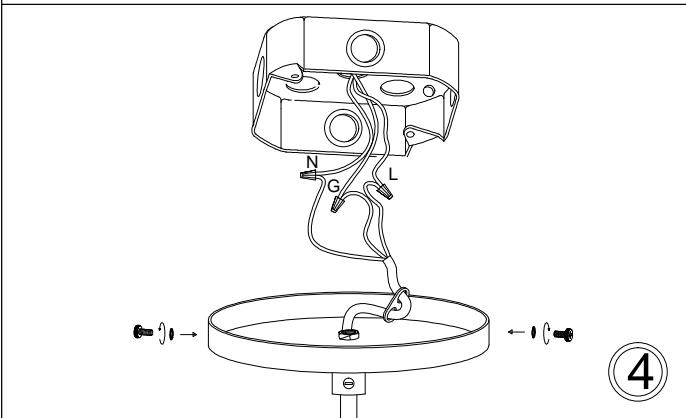

PAT-181P

①

②

③

④

⑤

⑥

Bulb/ Ampoule:
1x Max 60W E26 Base
(Not Included/ Non Inclus)