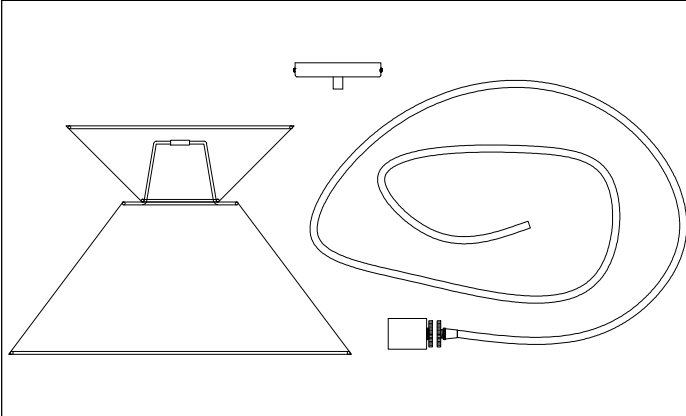

PAT-181P

①

②

③

④

⑤

⑥

Bulb/ Ampoule:
1x Max 60W E26 Base
(Not Included/ Non Inclus)