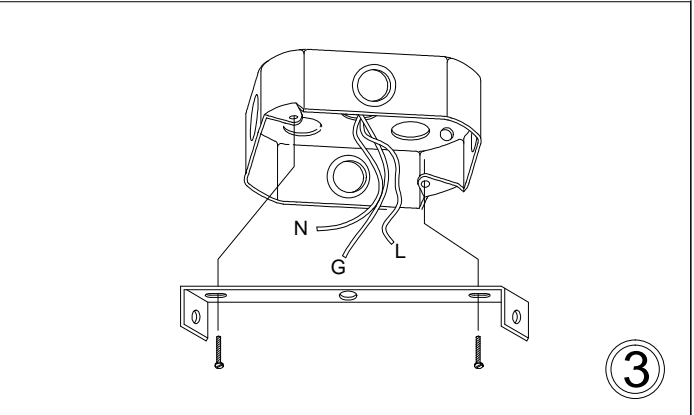

PAT-181P

①

②

③

④

⑤

⑥

Bulb/ Ampoule:
1x Max 60W E26 Base
(Not Included/ Non Inclus)