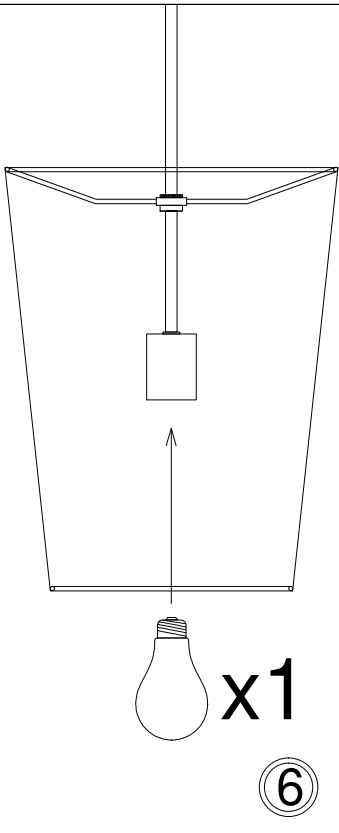

PAI-S

1

2

3

4

5

6

Bulb/ Ampoule:
1x Max 60W E26 Base
(Not Included/ Non Inclus)