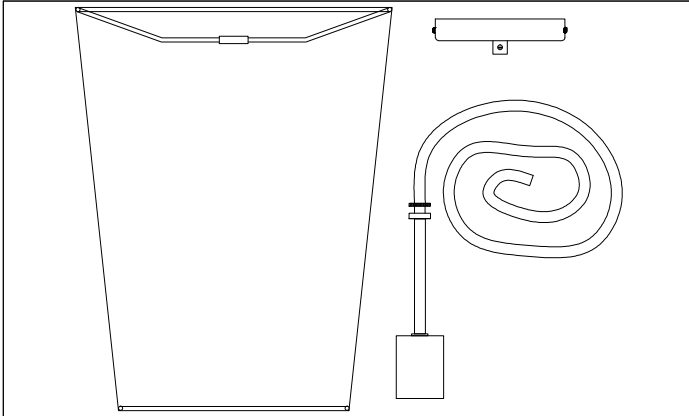

PAI-S

1

2

3

4

5

6

Bulb/ Ampoule:
1x Max 60W E26 Base
(Not Included/ Non Inclus)