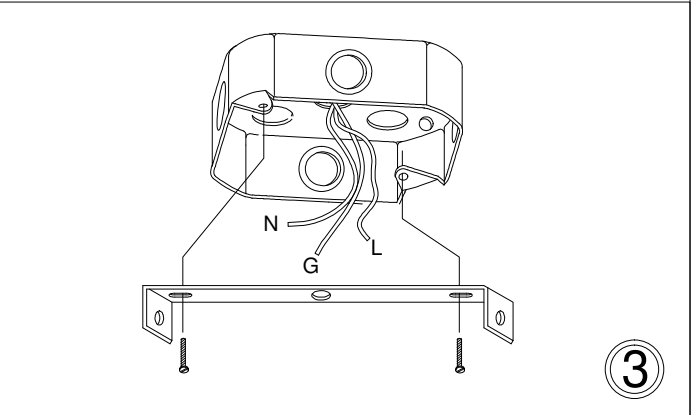

PAI-S

1

2

3

4

5

6

Bulb/ Ampoule:
1x Max 60W E26 Base
(Not Included/ Non Inclus)