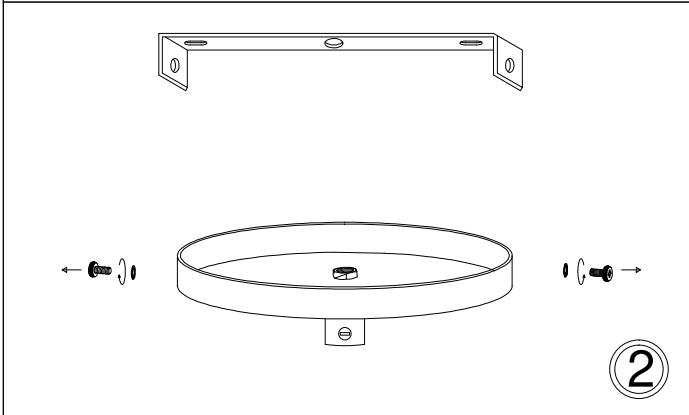

PAI-S

1

2

3

4

5

6

Bulb/ Ampoule:
1x Max 60W E26 Base
(Not Included/ Non Inclus)