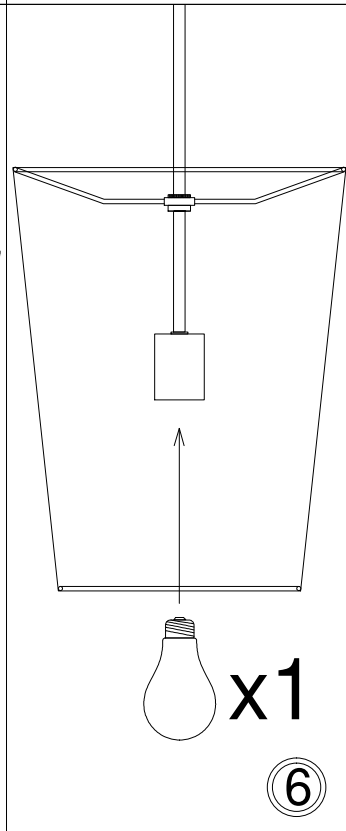

PAI-S

①

③

Bulb/ Ampoule:
1x Max 60W E26 Base
(Not Included/ Non Inclus)