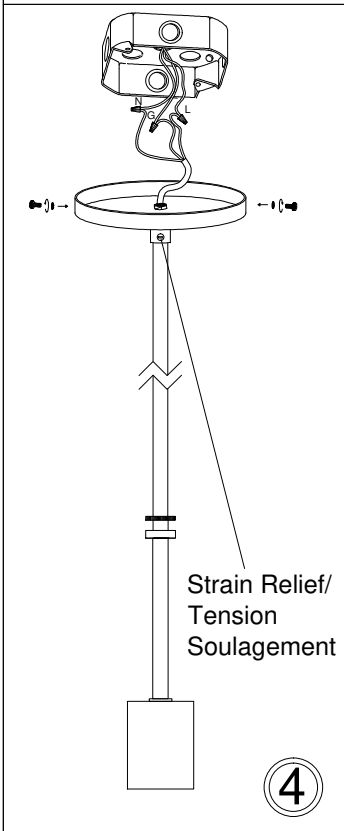

PAI-S

①

③

Bulb/ Ampoule:
1x Max 60W E26 Base
(Not Included/ Non Inclus)