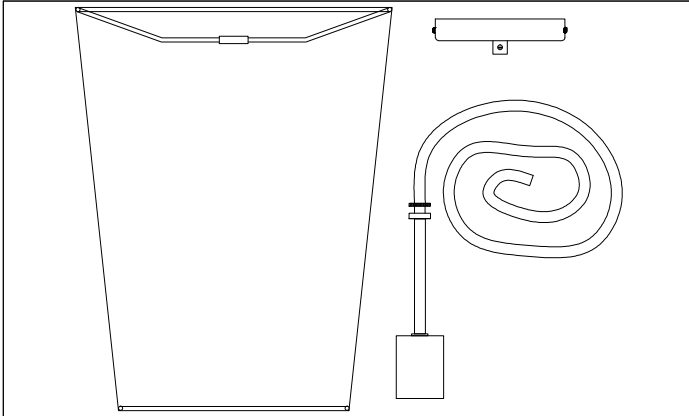

PAI-S

①

③

Bulb/ Ampoule:
1x Max 60W E26 Base
(Not Included/ Non Inclus)