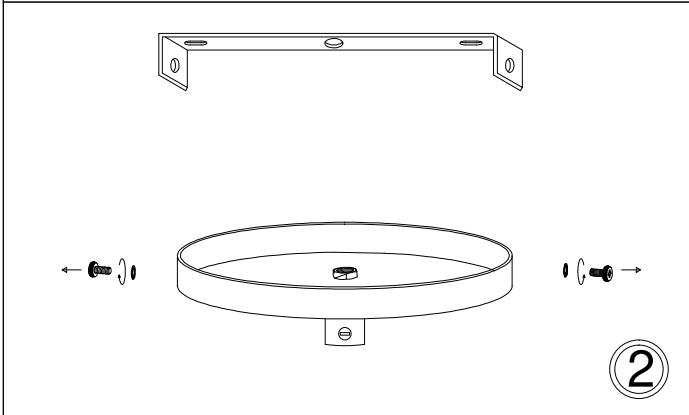

PAI-S

①

③

Bulb/ Ampoule:
1x Max 60W E26 Base
(Not Included/ Non Inclus)