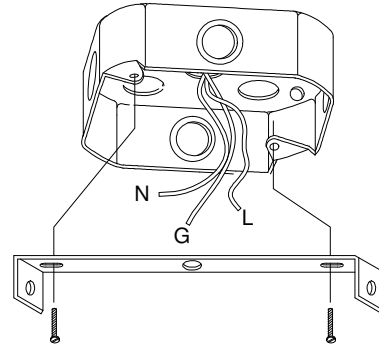

PAI-S

①

③

Bulb/ Ampoule:
1x Max 60W E26 Base
(Not Included/ Non Inclus)