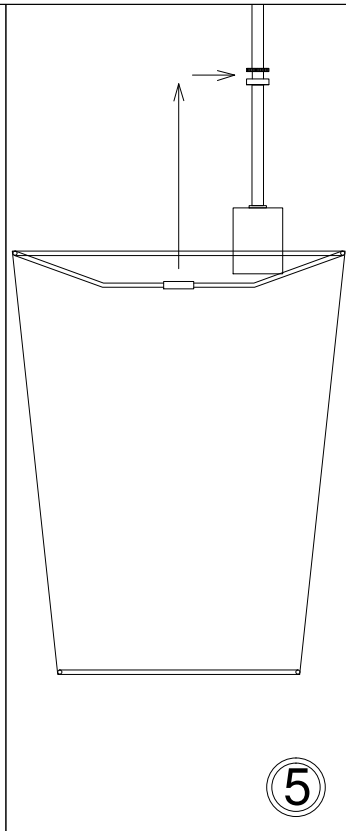

PAI-S

①

③

Bulb/ Ampoule:
1x Max 60W E26 Base
(Not Included/ Non Inclus)