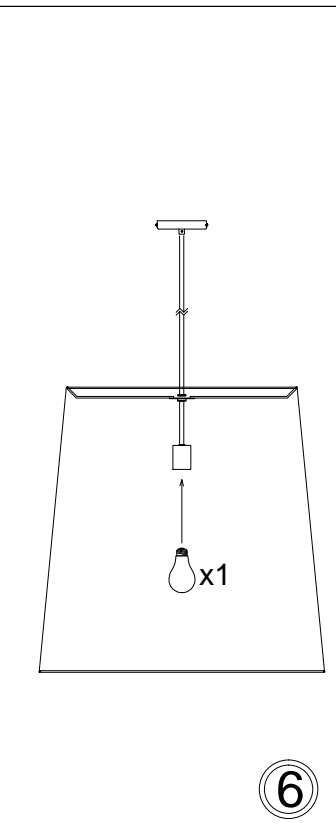

OD-XL

①

③

Bulb/ Ampoule:
1x Max 100W
Type-A or/ ou CFL
(Not Included/
Non Inclus)